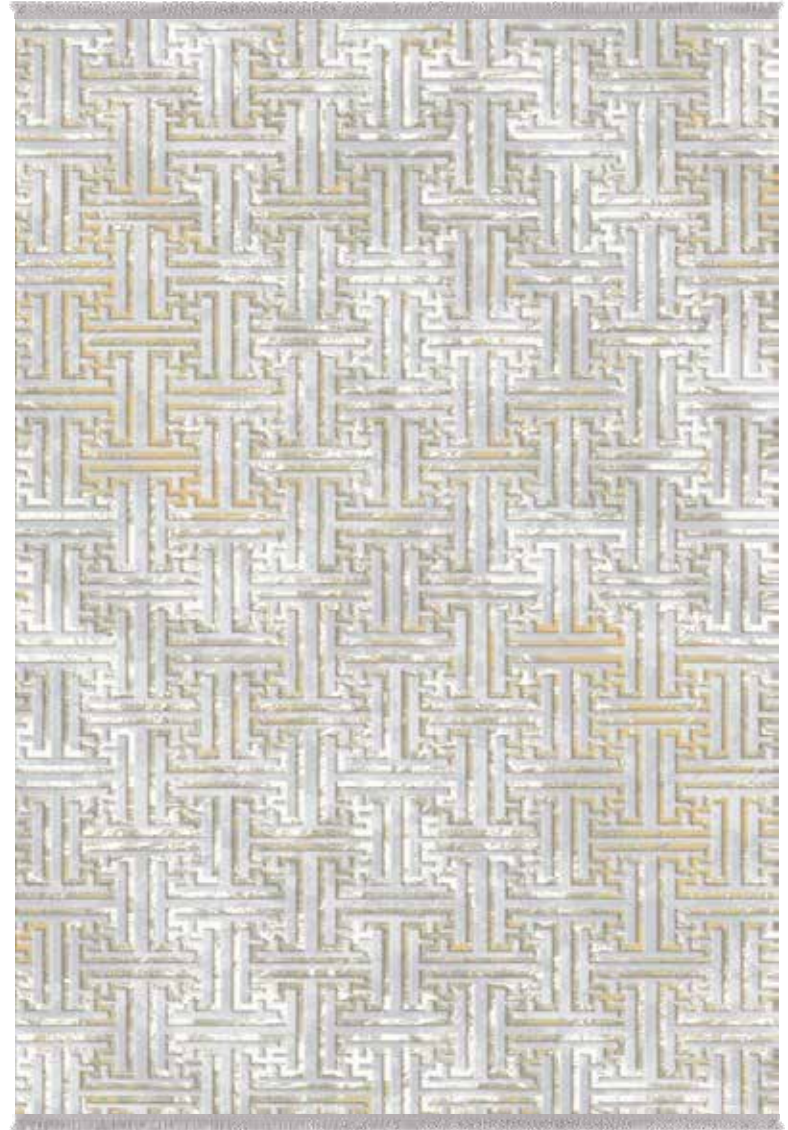

www.ftp-gt.com

1000 Cream

1001 Gray

Dimensions: 200 x 290 - 160 x 230 - 200 x Roll - 160 x Roll - 120 x Roll - 100 x Roll - 80 x Roll

1002 Anthracite

1003 Beige

1004 Coffee

1005 Blue

1006 Coffee

1006 Bone

1006 Blue

New COLLECTION

It is produced on high-tech benches using acrylic and cotton in its soft texture.

www.ftp-gt.com

2000 Black

2000 Gold

2002 Pink

2002 Beige

2002 Gold

2001 Beige

2001 Gray / Mink

New COLLECTION

Machine-made carpet with ethnic knitted patterns, produced using special yarns that do not produce pile.

3000 Beige