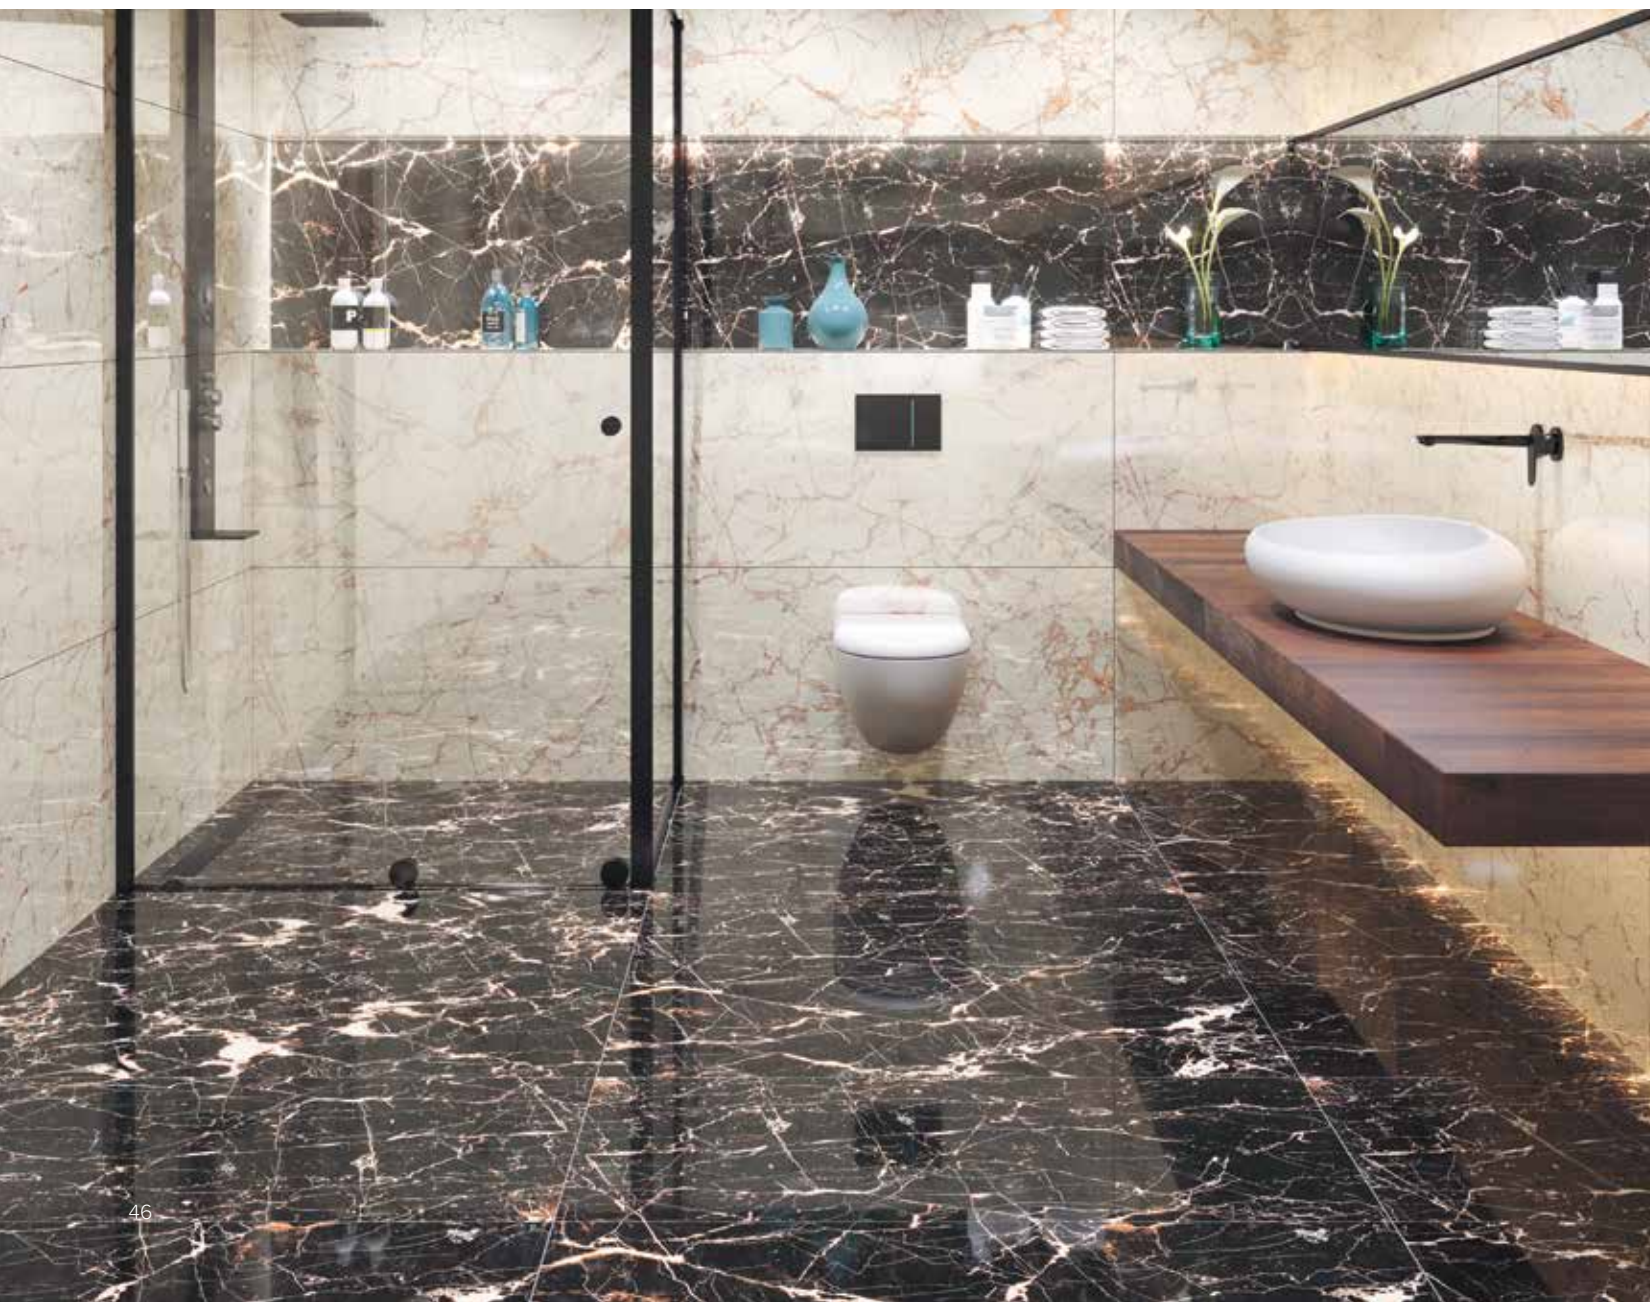

Porcelain Tile

60x120 - 24"x48" - White, Full Lappato

3

60x120 - 24"x48" - Black, Full Lappato

3