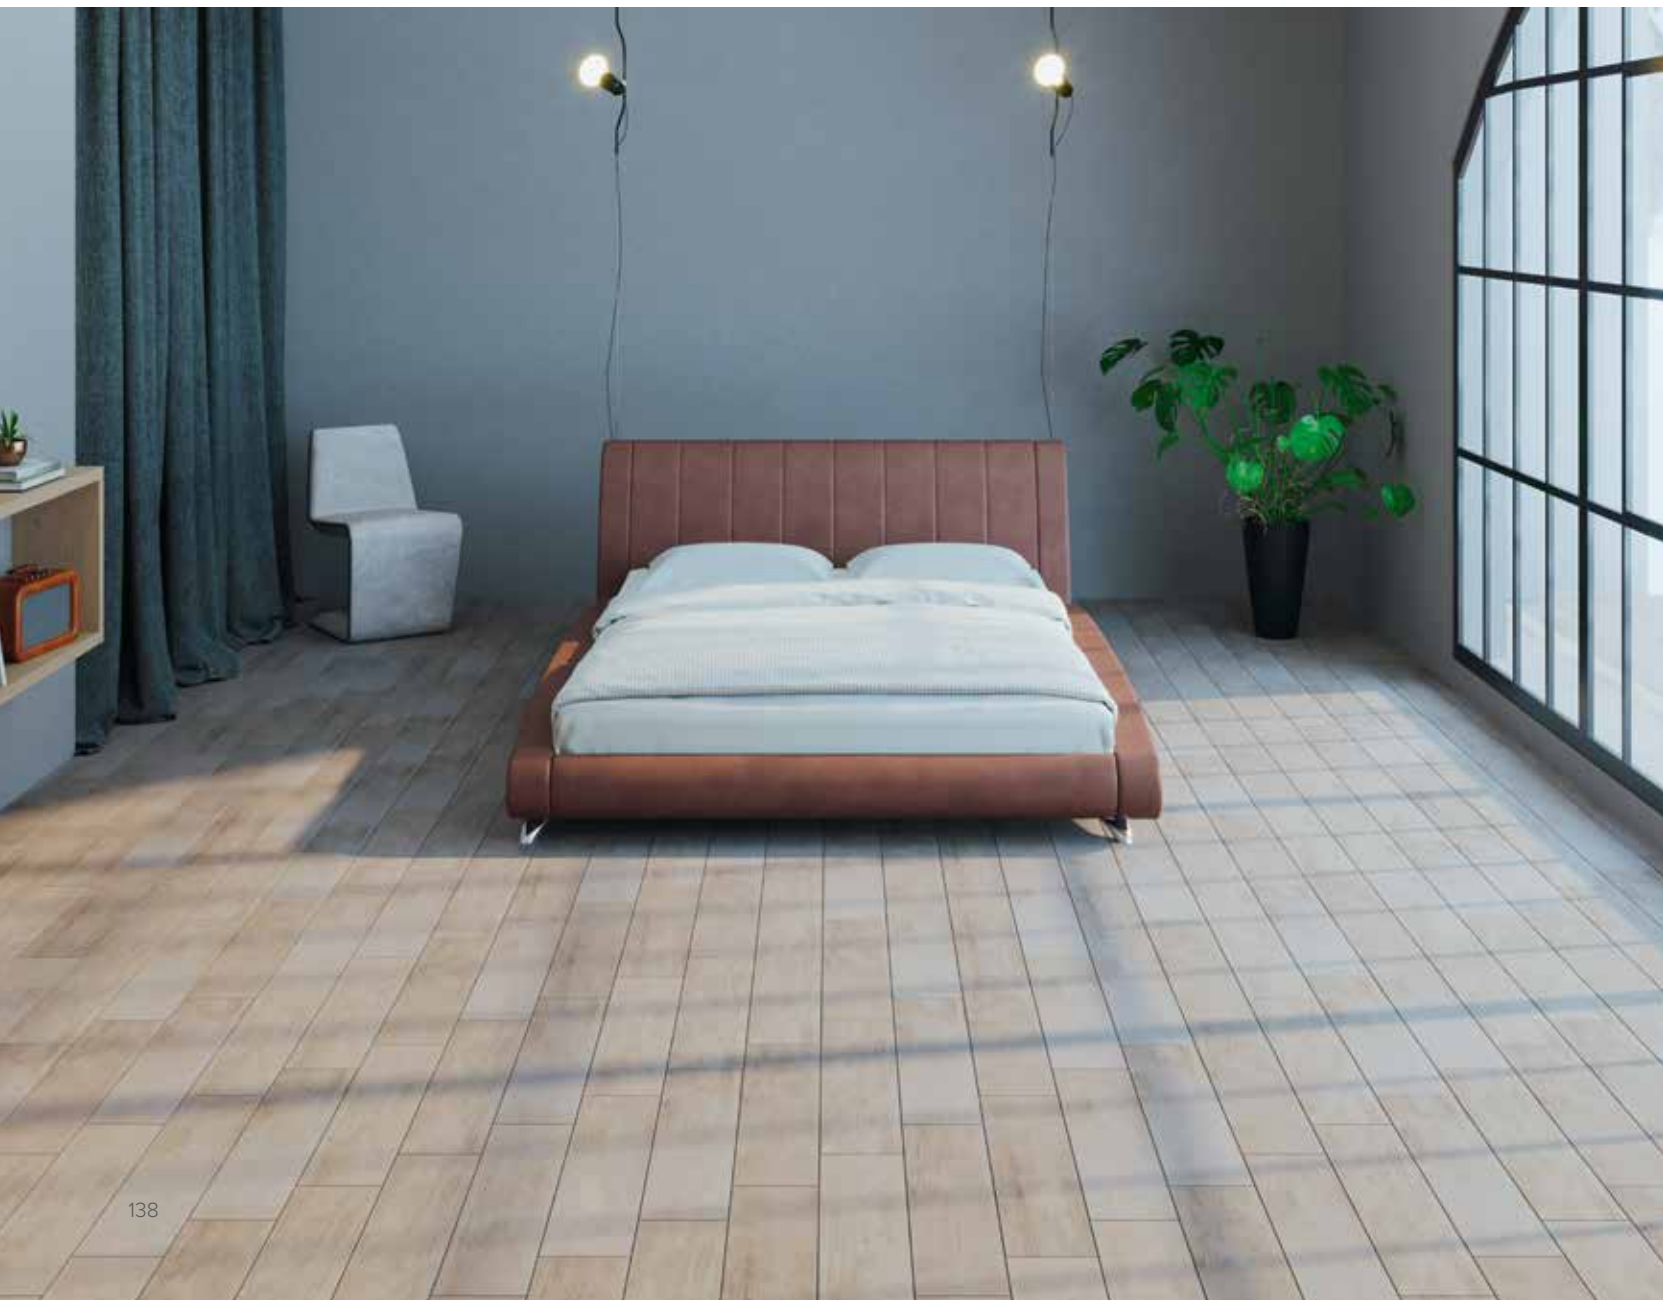

# Lorena - Savana

15x60

6"x24"

<b>Product Type</b>	Glazed Porcelain
<b>Texture</b>	Wood
<b>Surface</b>	Matt - Relief
<b>Usage Areas</b>	Indoor Floor Indoor Wall Outdoor Floor Outdoor Wall Residential Commercial Area
<b>Frost Resistance</b>	Available
<b>Edge</b>	Non Rectified
<b>Mold</b>	Relief
<b>Shade Variation</b>	V2, V4 (Lorena) V2 (Savana)
<b>Color</b>	Blue, Mix (Lorena)
<b>Product Standart</b>	TSE EN 14411 Group Bla