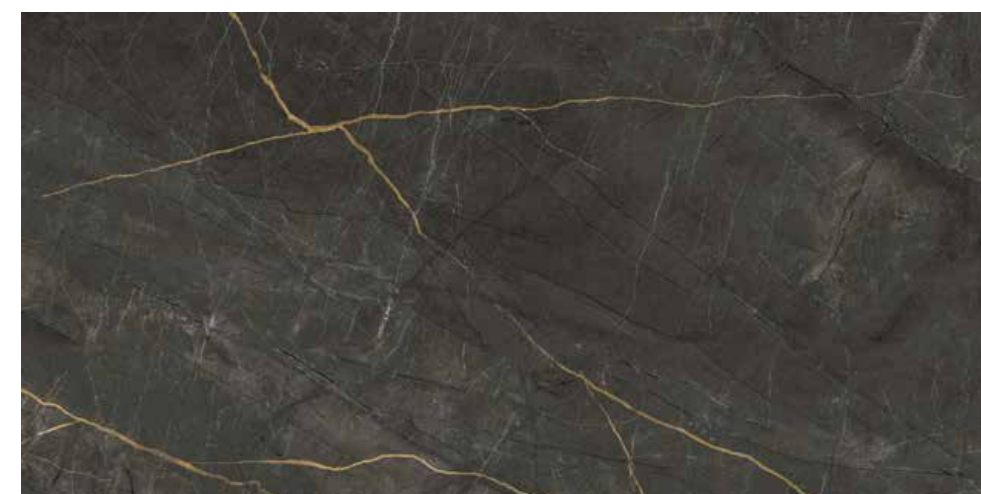

# 60x120 Polaris

Porcelain Tiles

60x120 - 24"x48"  
White  
Full Lappato

7

60x120 - 24"x48"  
Grey  
Full Lappato

7

60x120 - 24"x48"  
Black  
Full Lappato

7