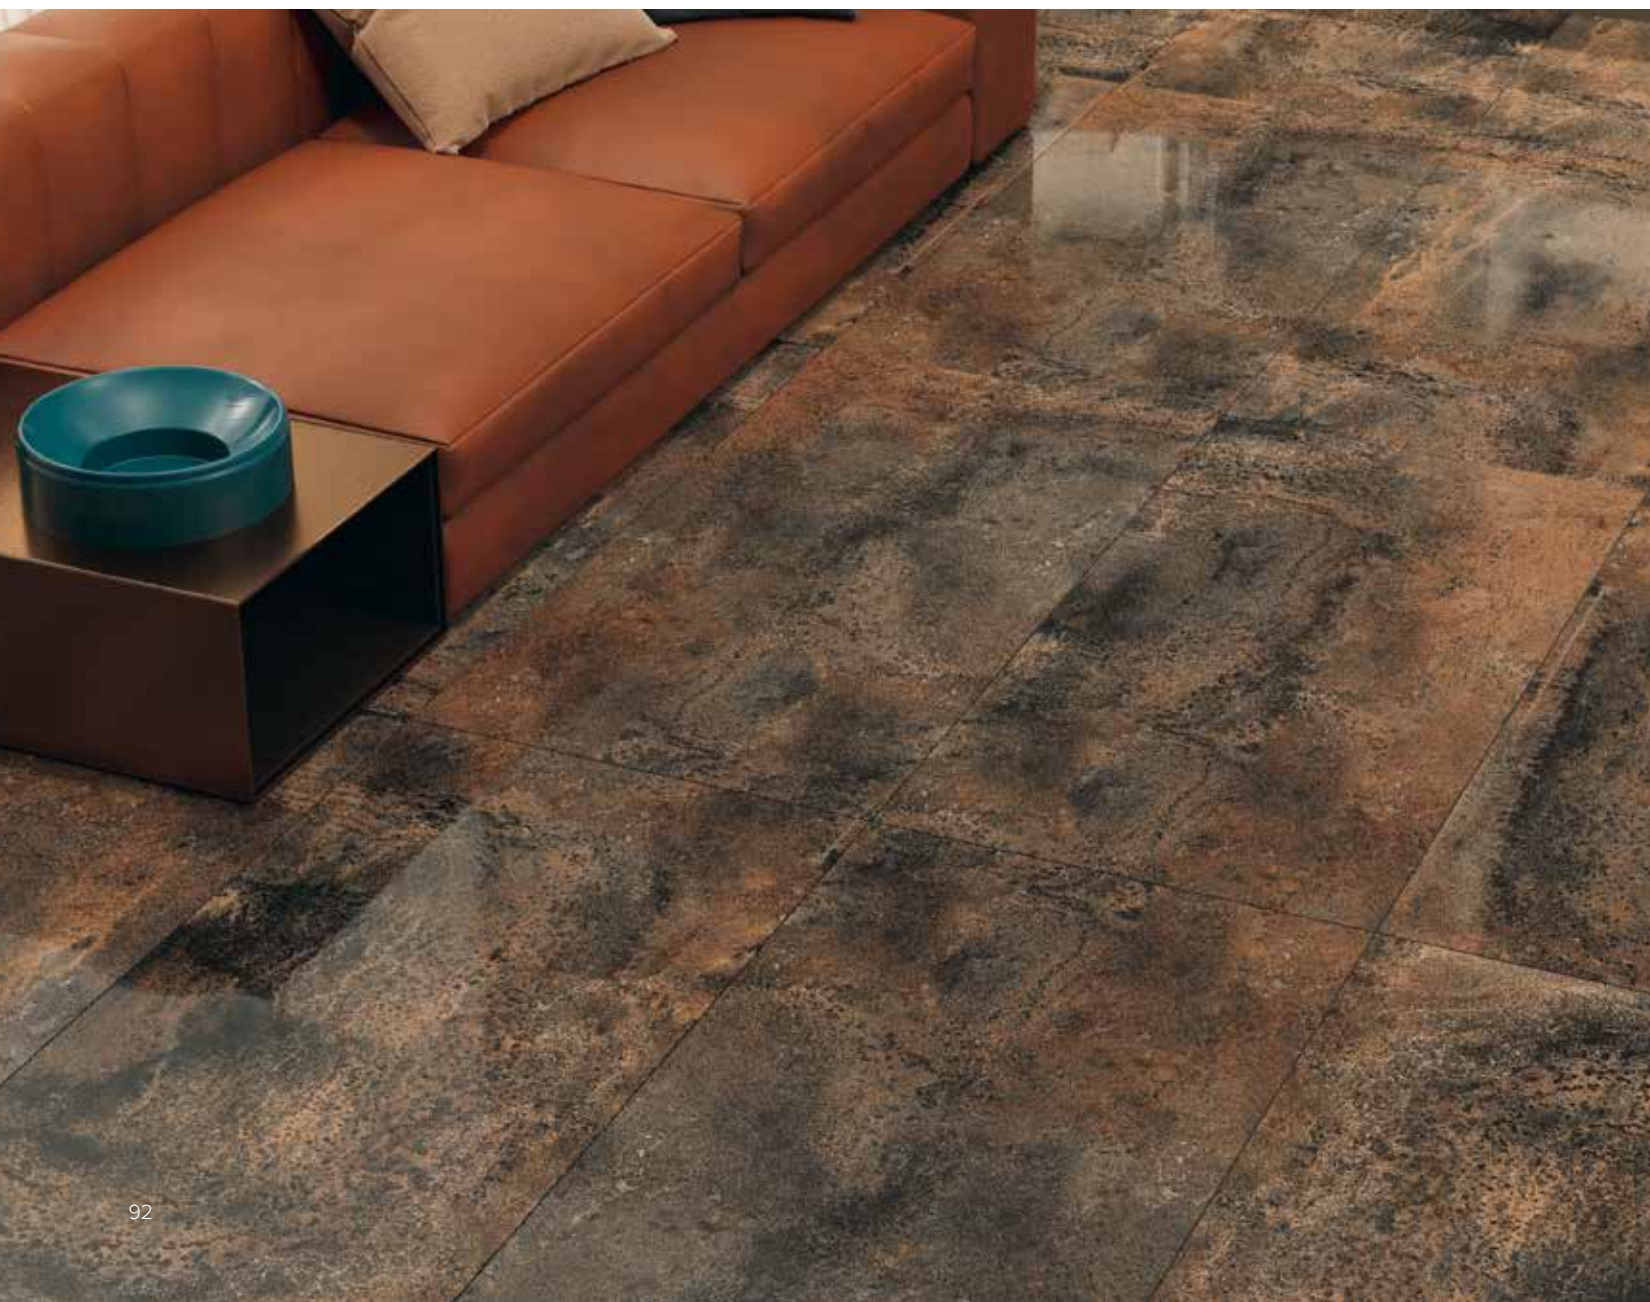

# Simirna

60x120

24"x48"

<b>Product Type</b>	Glazed Porcelain
<b>Texture</b>	Marble
<b>Surface</b>	Full Lappato
<b>Usage Areas</b>	Indoor Floor Indoor Wall Outdoor Wall Residential Commercial Area (Low Traffic)
<b>Frost Resistance</b>	Available
<b>Edge</b>	Rectified
<b>Mold</b>	Plain
<b>Shade Variation</b>	V2
<b>Color</b>	Grey
<b>Product Standart</b>	TSE EN 14411 Group Bla