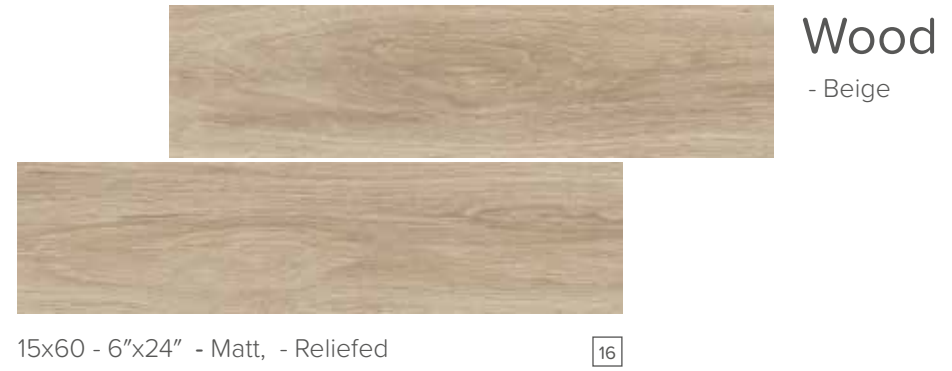

Porcelain Tile