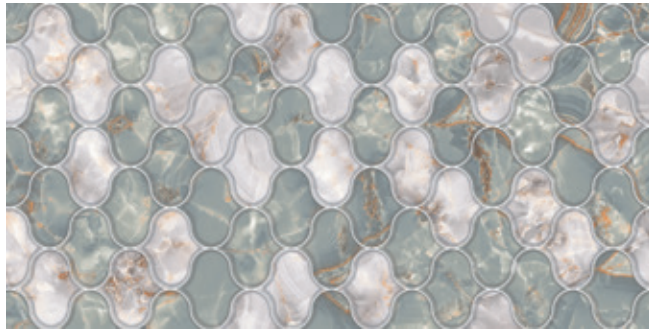

40x80 - 16"x32"
- Decor Turquoise, - Glossy

1