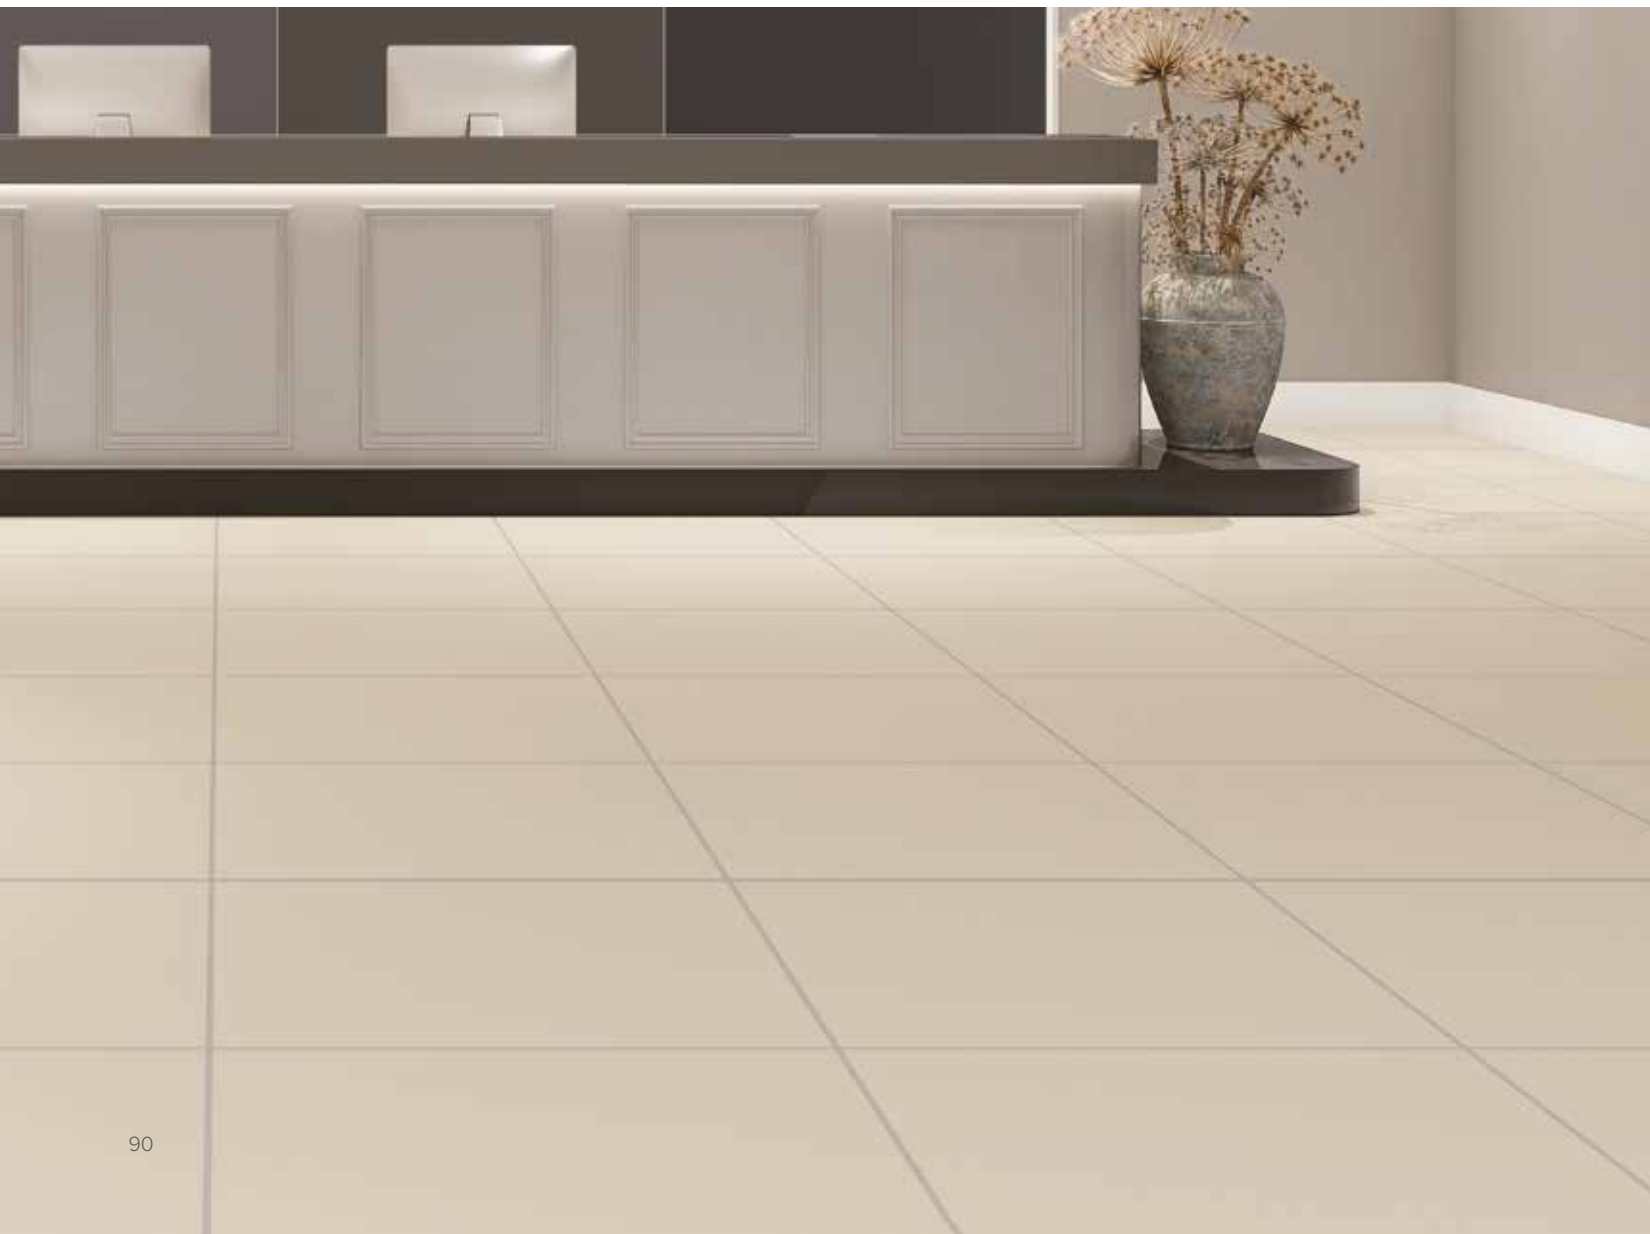

Sargon

60x60

24"x24"

Product Type	Full Body Porcelain
Texture	Plain
Surface	Matt
Usage Areas	Indoor Floor Indoor Wall Outdoor Floor Outdoor Wall Residential Commercial Area Industrial Area
Frost Resistance	Available
Edge	Rectified
Mold	Plain
Shade Variation	V1
Color	Beige
Product Standart	TSE EN 14411 Group Bla

Porcelain Tile