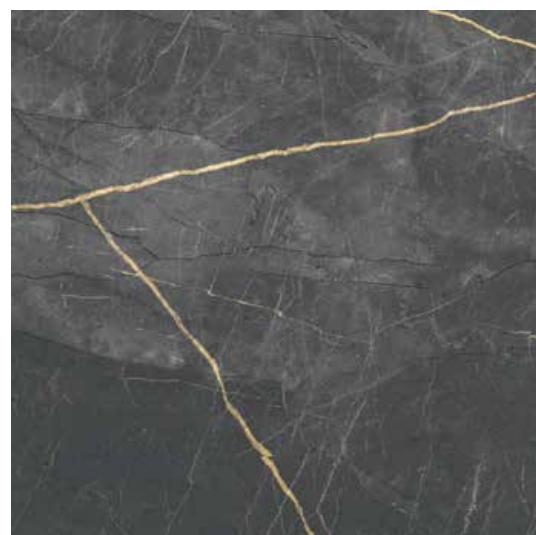

# 60x60 Forum

Ceramic Floor Tiles

60x60 - 24"x24"  
- White - Glossy

6

60x60 - 24"x24" - Beige -  
Glossy

8

60x60 - 24"x24" - Grey - Glossy

8