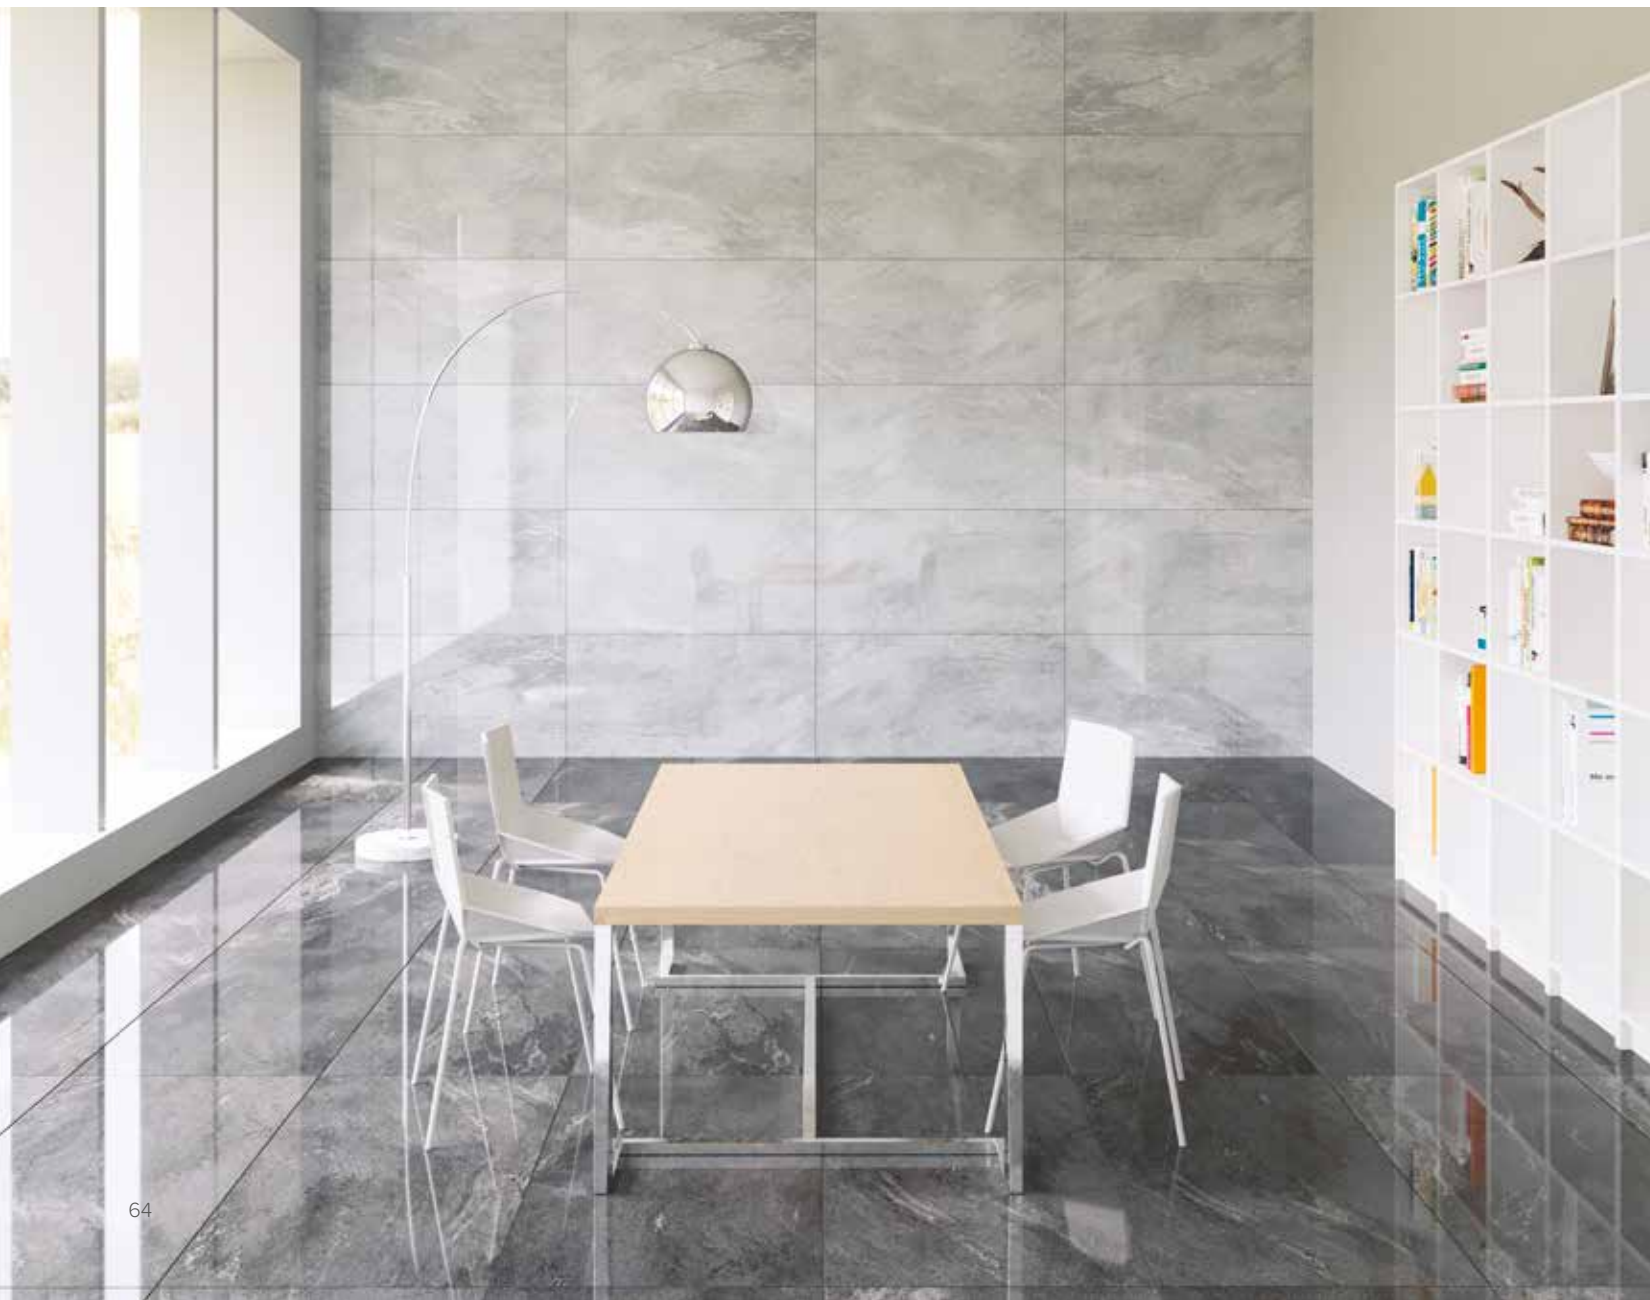

# Marble

60x120

24"x48"

<b>Product Type</b>	Glazed Porcelain
<b>Texture</b>	Marble
<b>Surface</b>	Full Lappato
<b>Usage Areas</b>	Indoor Floor Indoor Wall Outdoor Wall Residential Commercial Area (Low Traffic)
<b>Frost Resistance</b>	Available
<b>Edge</b>	Rectified
<b>Mold</b>	Plain
<b>Shade Variation</b>	V2
<b>Color</b>	Grey
<b>Product Standart</b>	TSE EN 14411 Group Bla