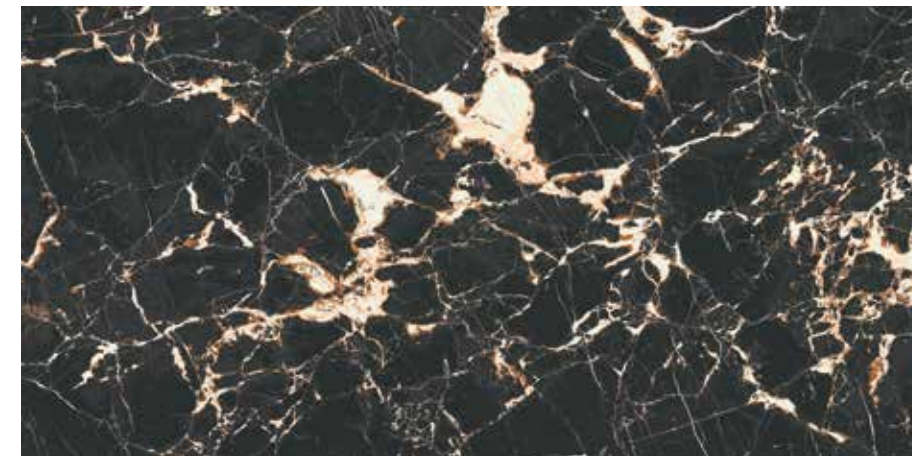

3

60x120 - 24"x48" - Black, Full Lappato

3