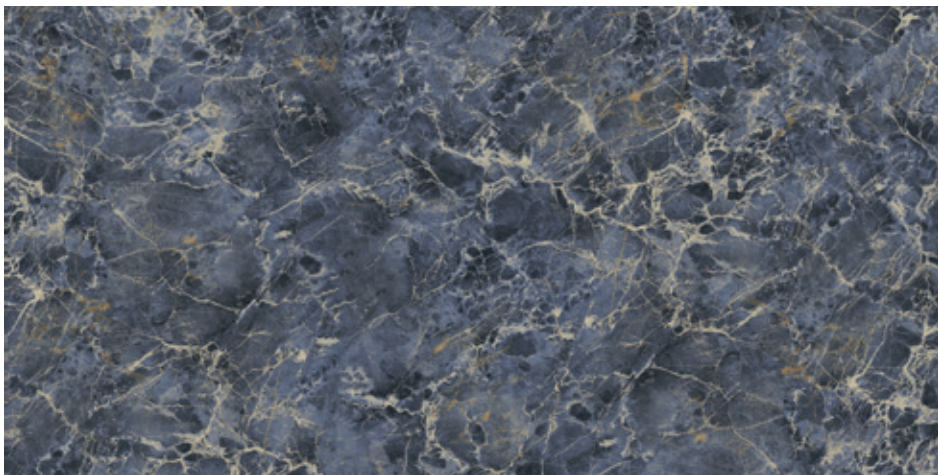

Marvel

60x120

60x120 - 24"x48"

- Blue, Full Lappato

4