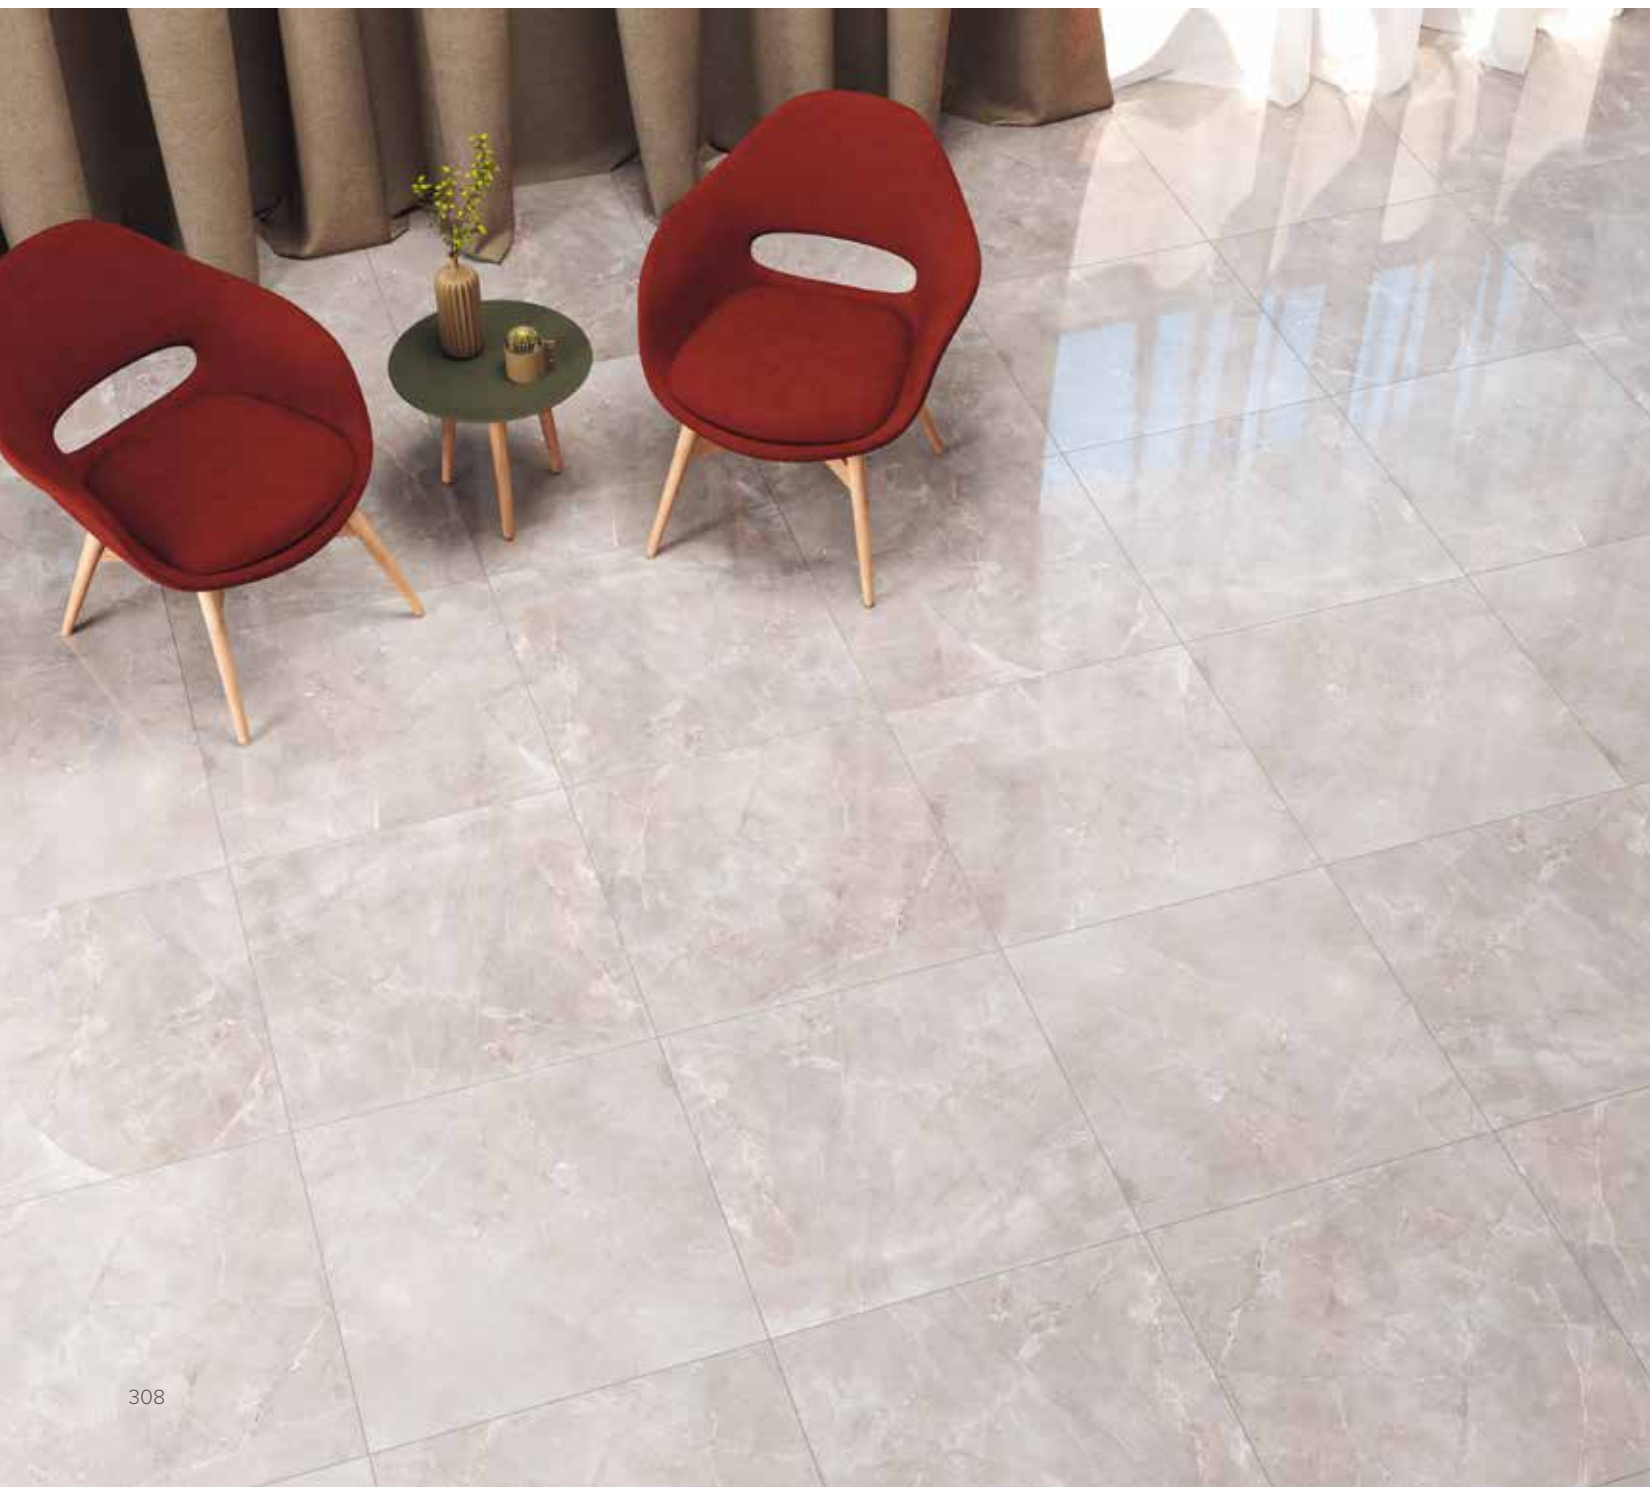

# Forza

60x60

24"x24"

**Product Type** Ceramic  
**Texture** Marble  
**Surface** Glossy

**60x60 - 24"x24" - Floor Tile**

**Usage Areas** Indoor  
**Edge** Non Rectified  
**Product Standart** TSE EN 14411 Grup B1a