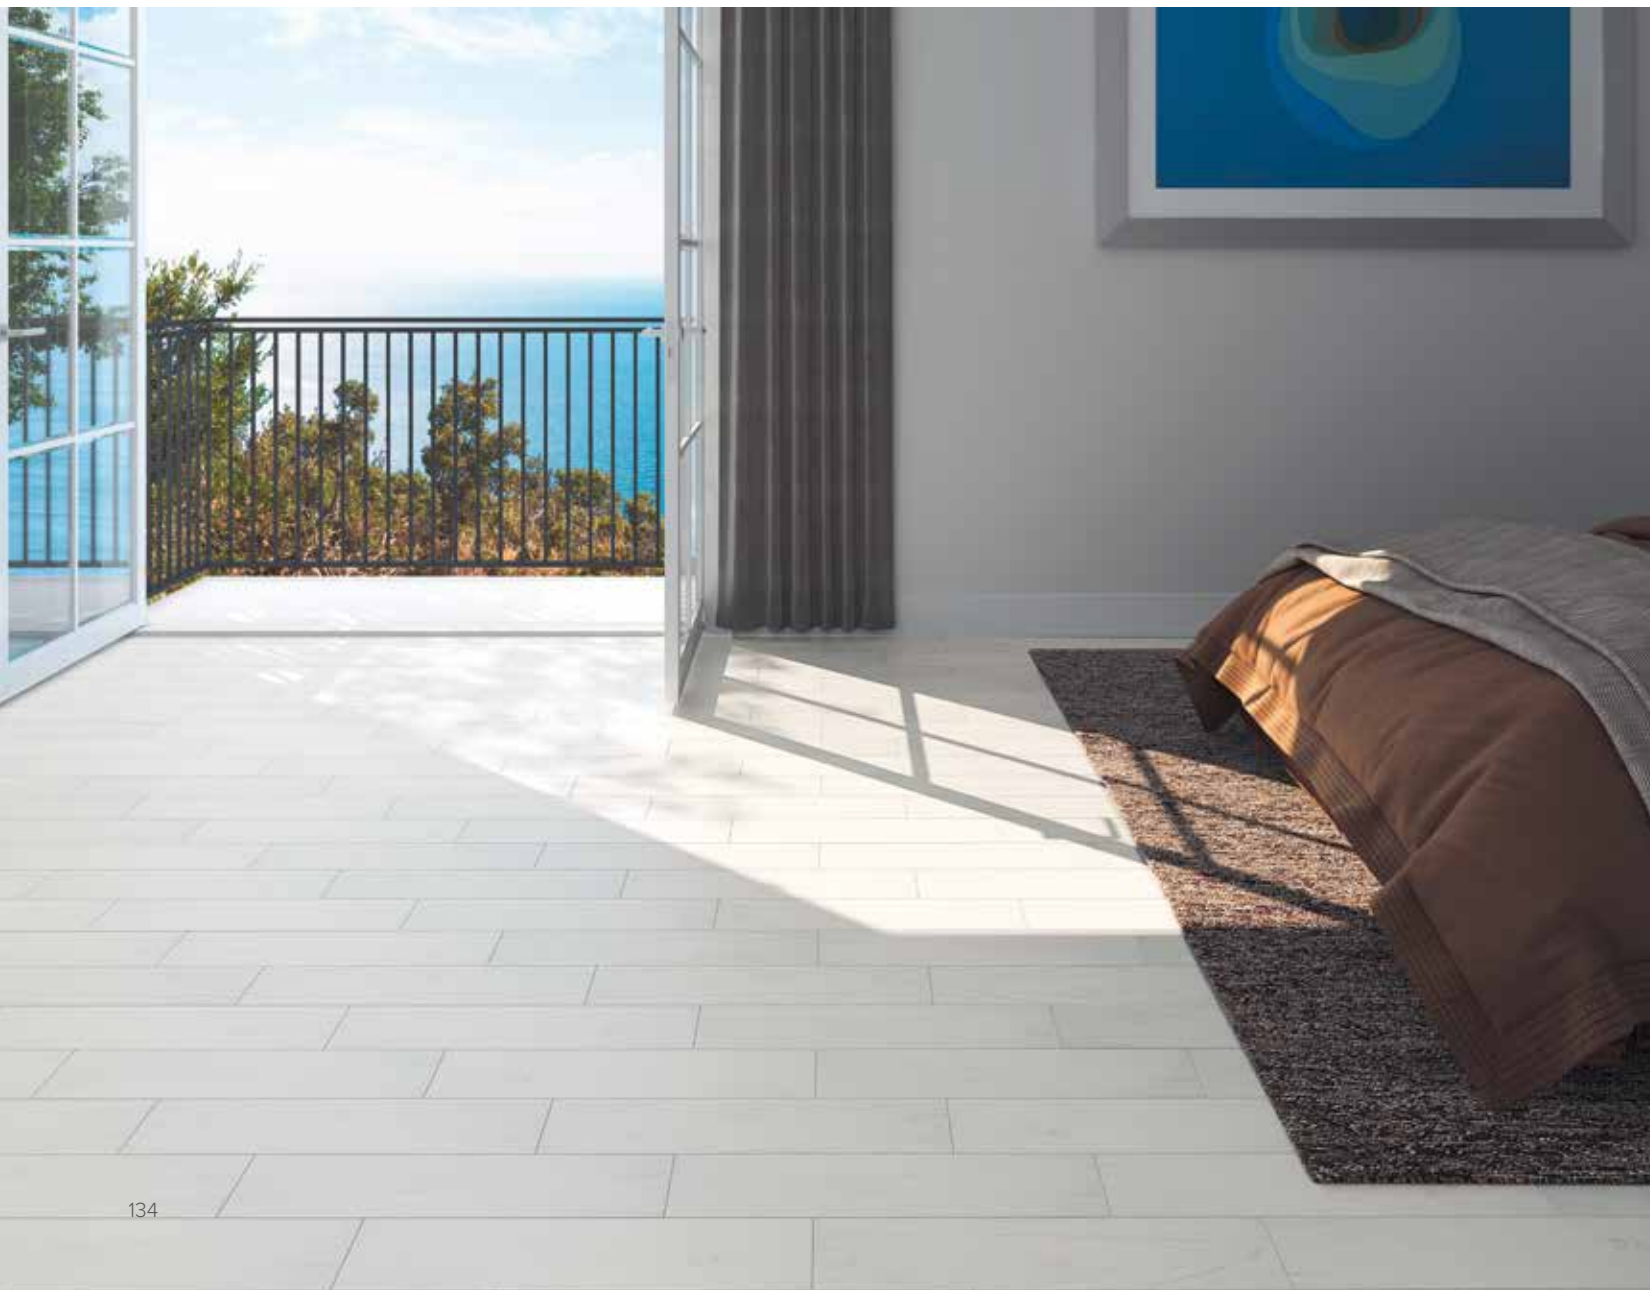

Porcelain Tile

Atlanta

15x60 - 6"x24" - Matt, - Reliefed

5

Muson

15x60 - 6"x24" - Matt, - Reliefed

6