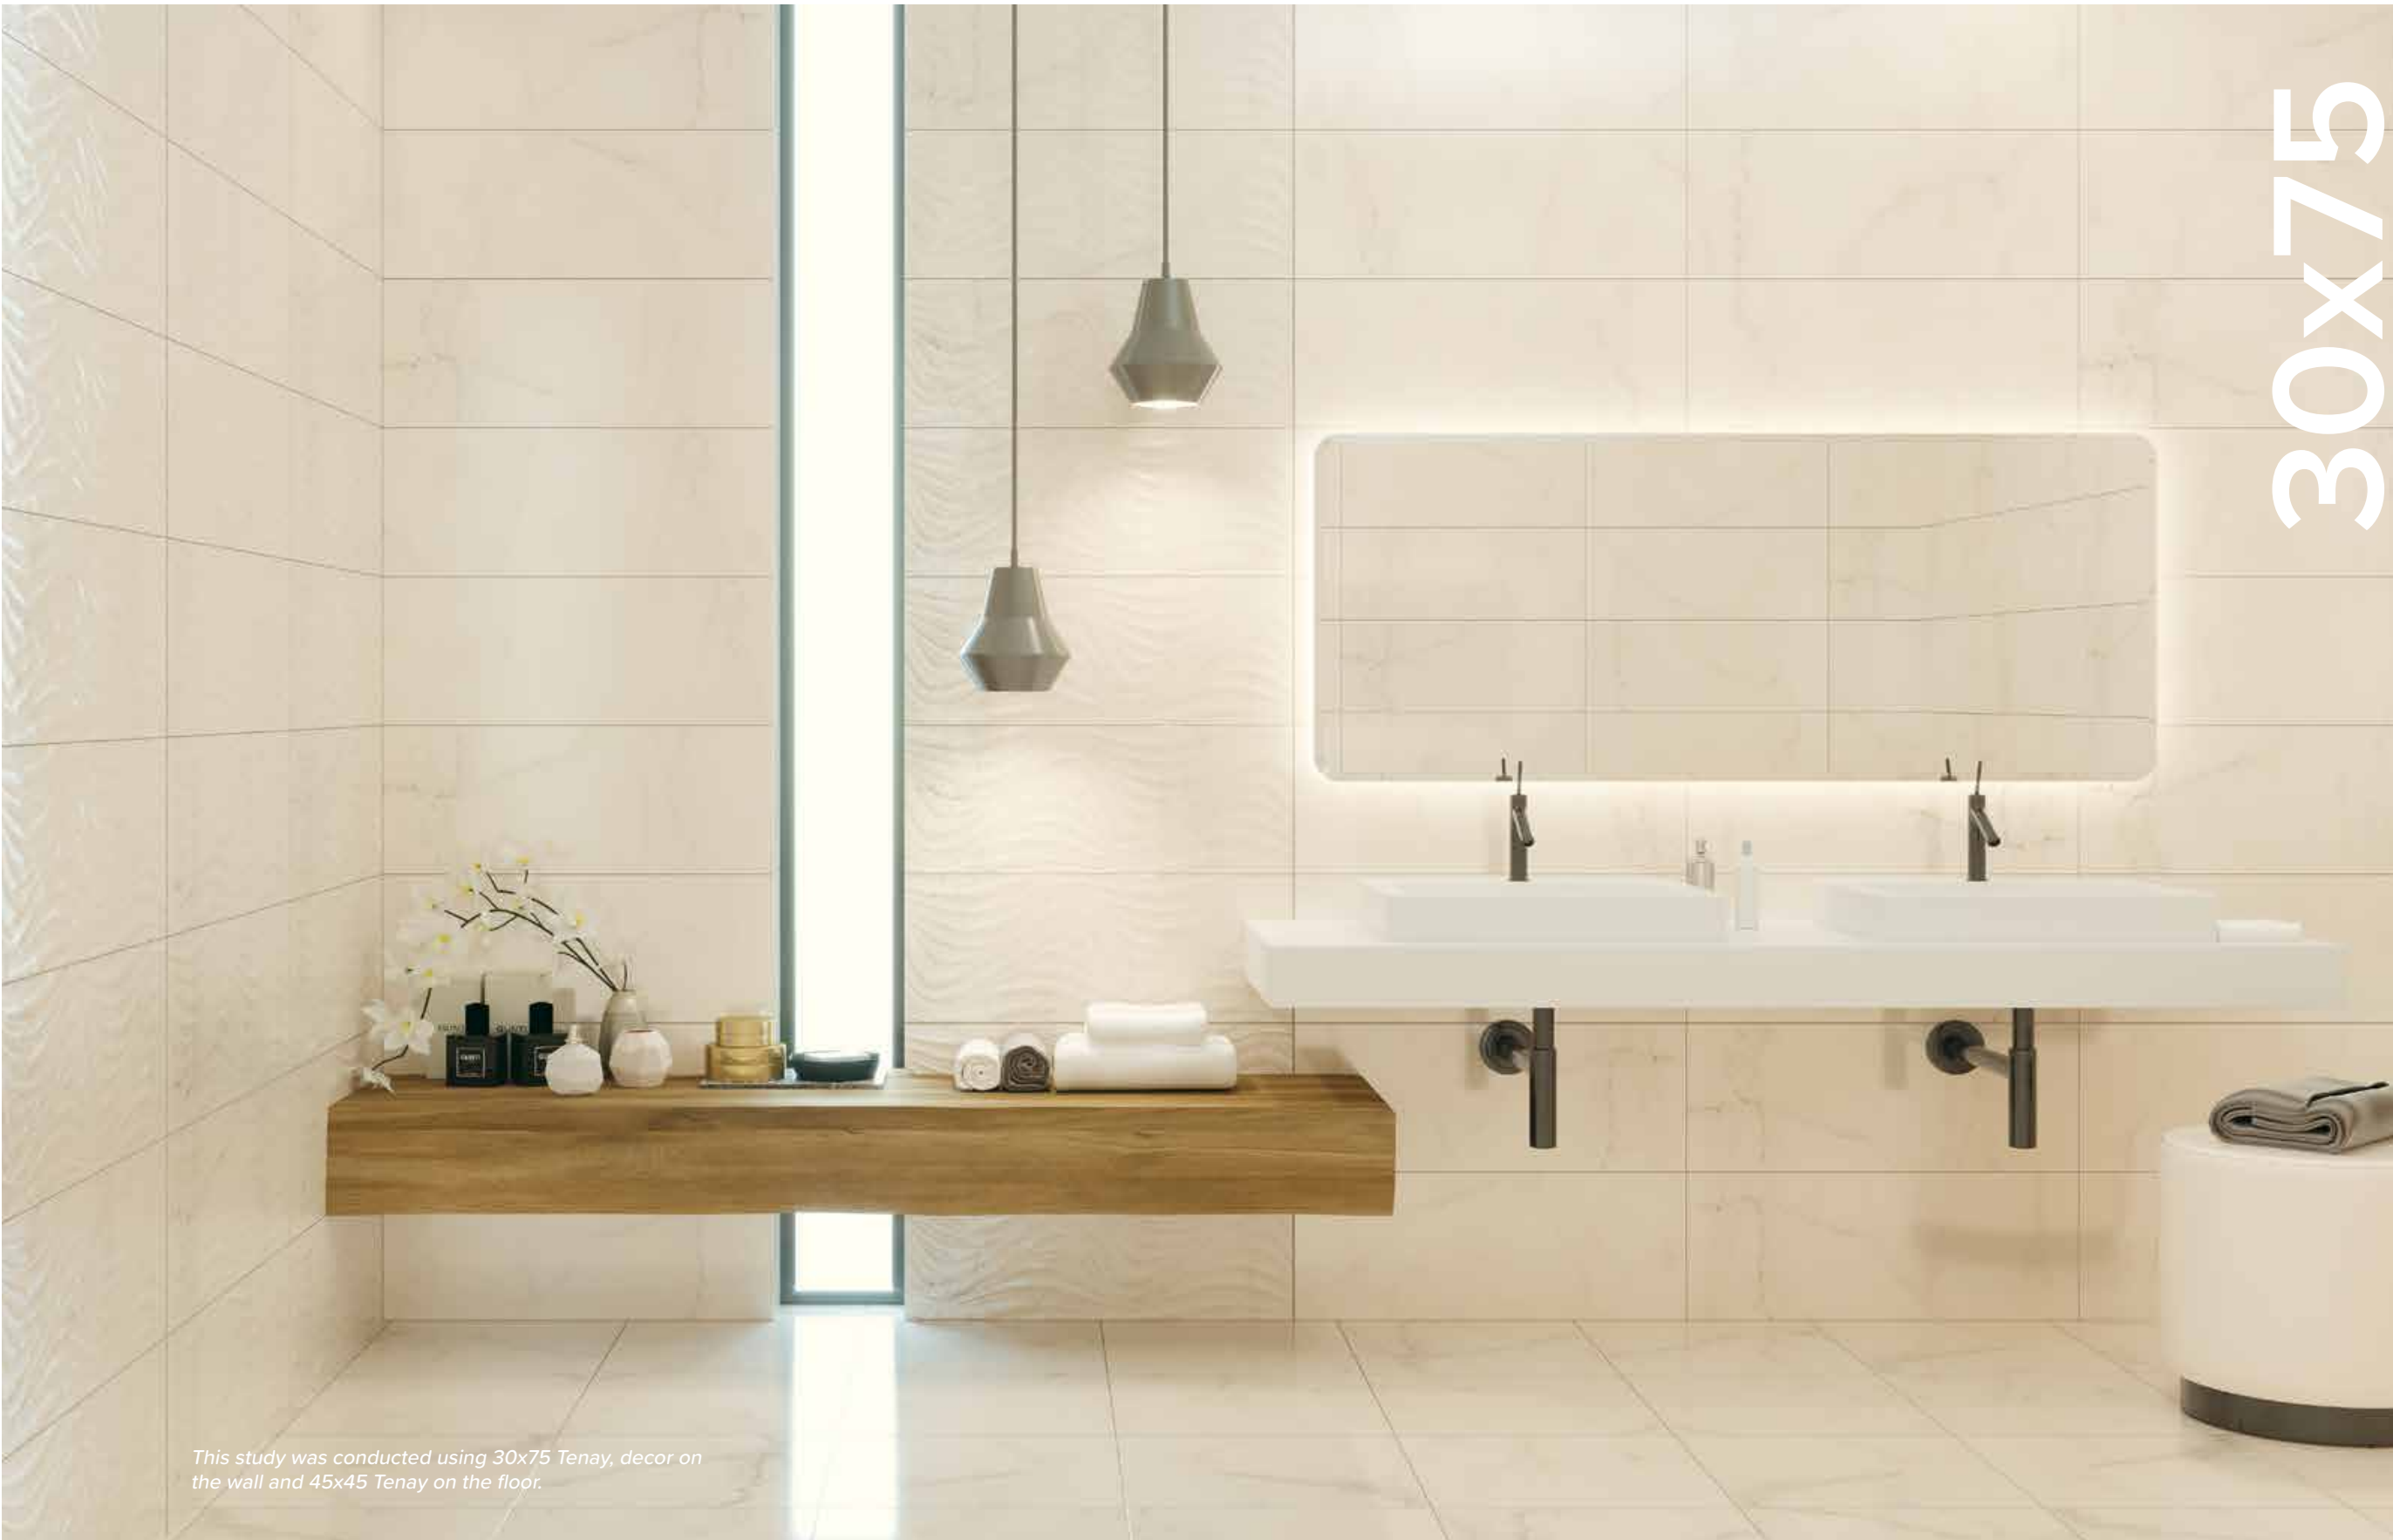

30x90 - 12"x36" - Decor 2

- Floor Tile

60x60 - 24"x24" - White

30x90 - 12"x36" - Wall Tile

30x90 - 12"x36" - Decor

60x60 - 24"x24" - Floor Tile

30x75

*This study was conducted using 30x75 Tenay, decor on the wall and 45x45 Tenay on the floor.*