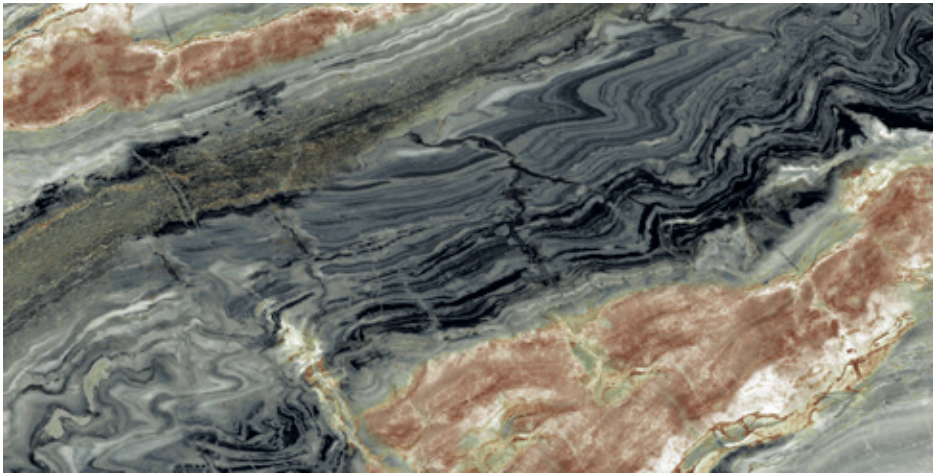

Vanity

60x120

60x120 - 24"x48"

Full Lappato

5