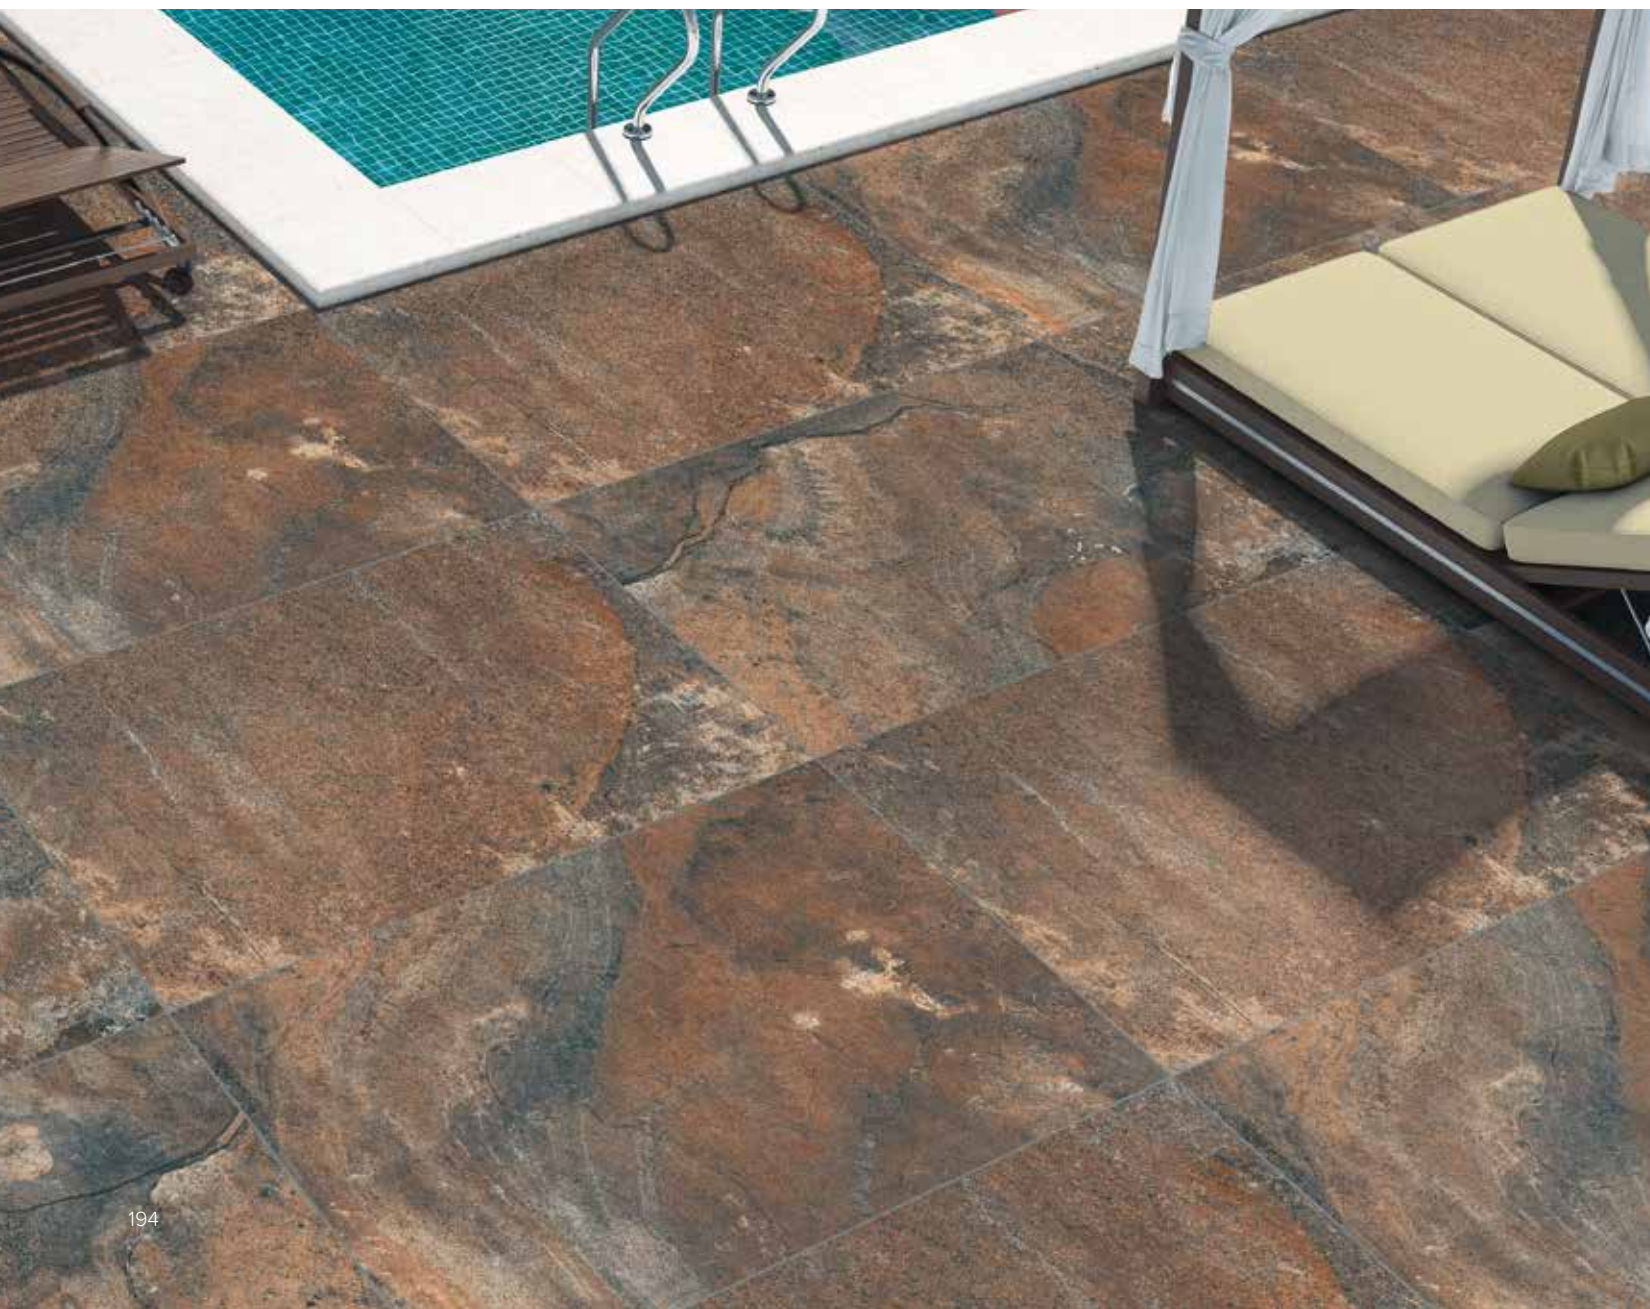

Lava Outdoor #2

60x120-2, 60x90-2   24"x48" - 24"x36"

60x60-2   24"x24"

Product Type	Color Body Outdoor Porcelain
Texture	Stone
Surface	Matt - Relief
Usage Areas	Outdoor Floor
Frost Resistance	Available
Edge	Rectified
Mold	Reliefed
Shade Variation	V3
Product Standart	TSE EN 14411 Group Bla