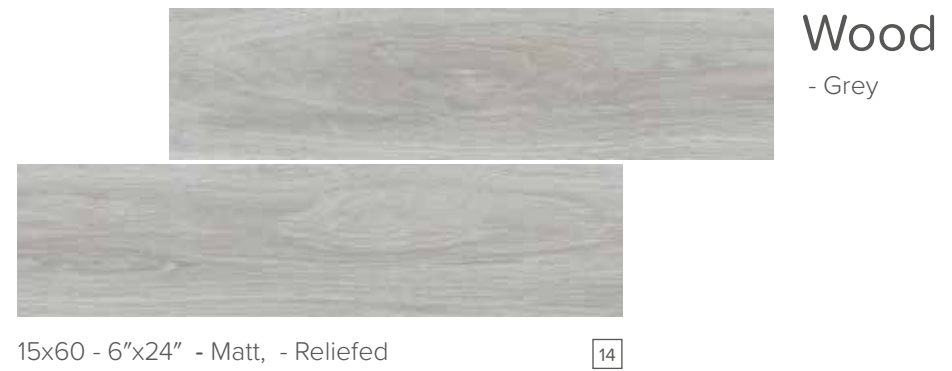

Porcelain Tile