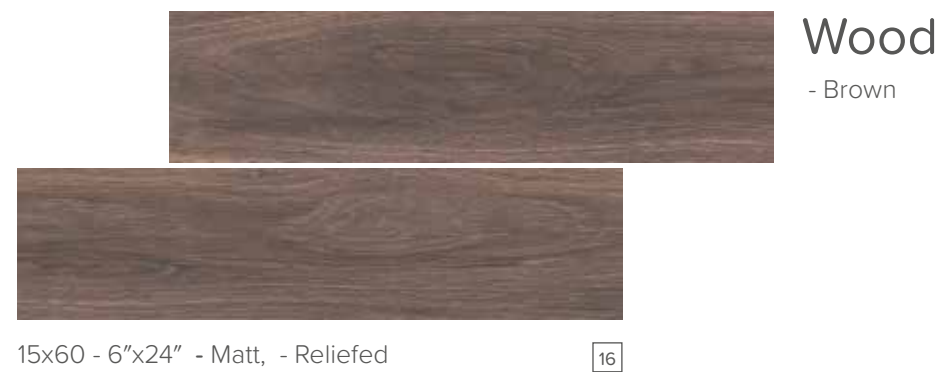

Porcelain Tile