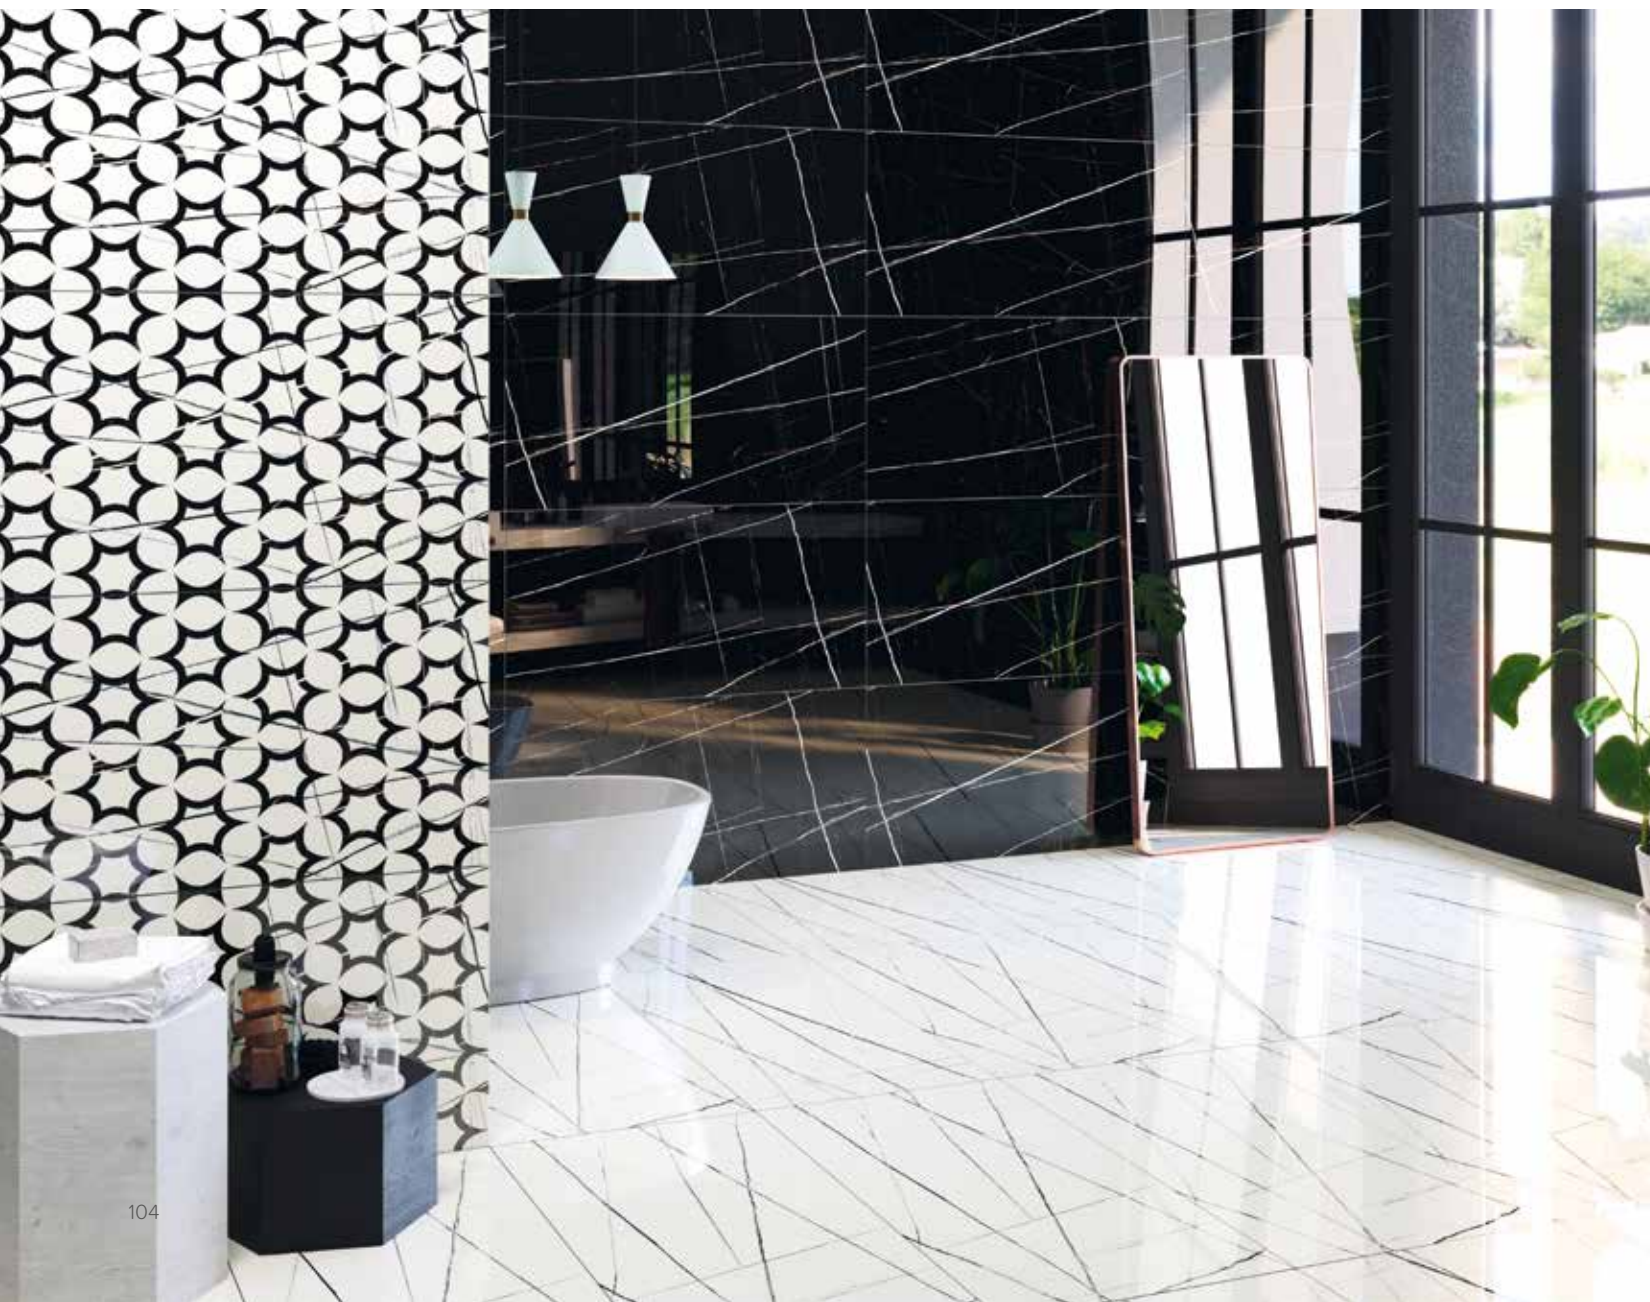

Porcelain Tile

60x120 - 24"x48" - White, Full Lappato

2

60x120 - 24"x48" - Black, Full Lappato

2

60x120 - 24"x48" - Decor 1, Full Lappato

1