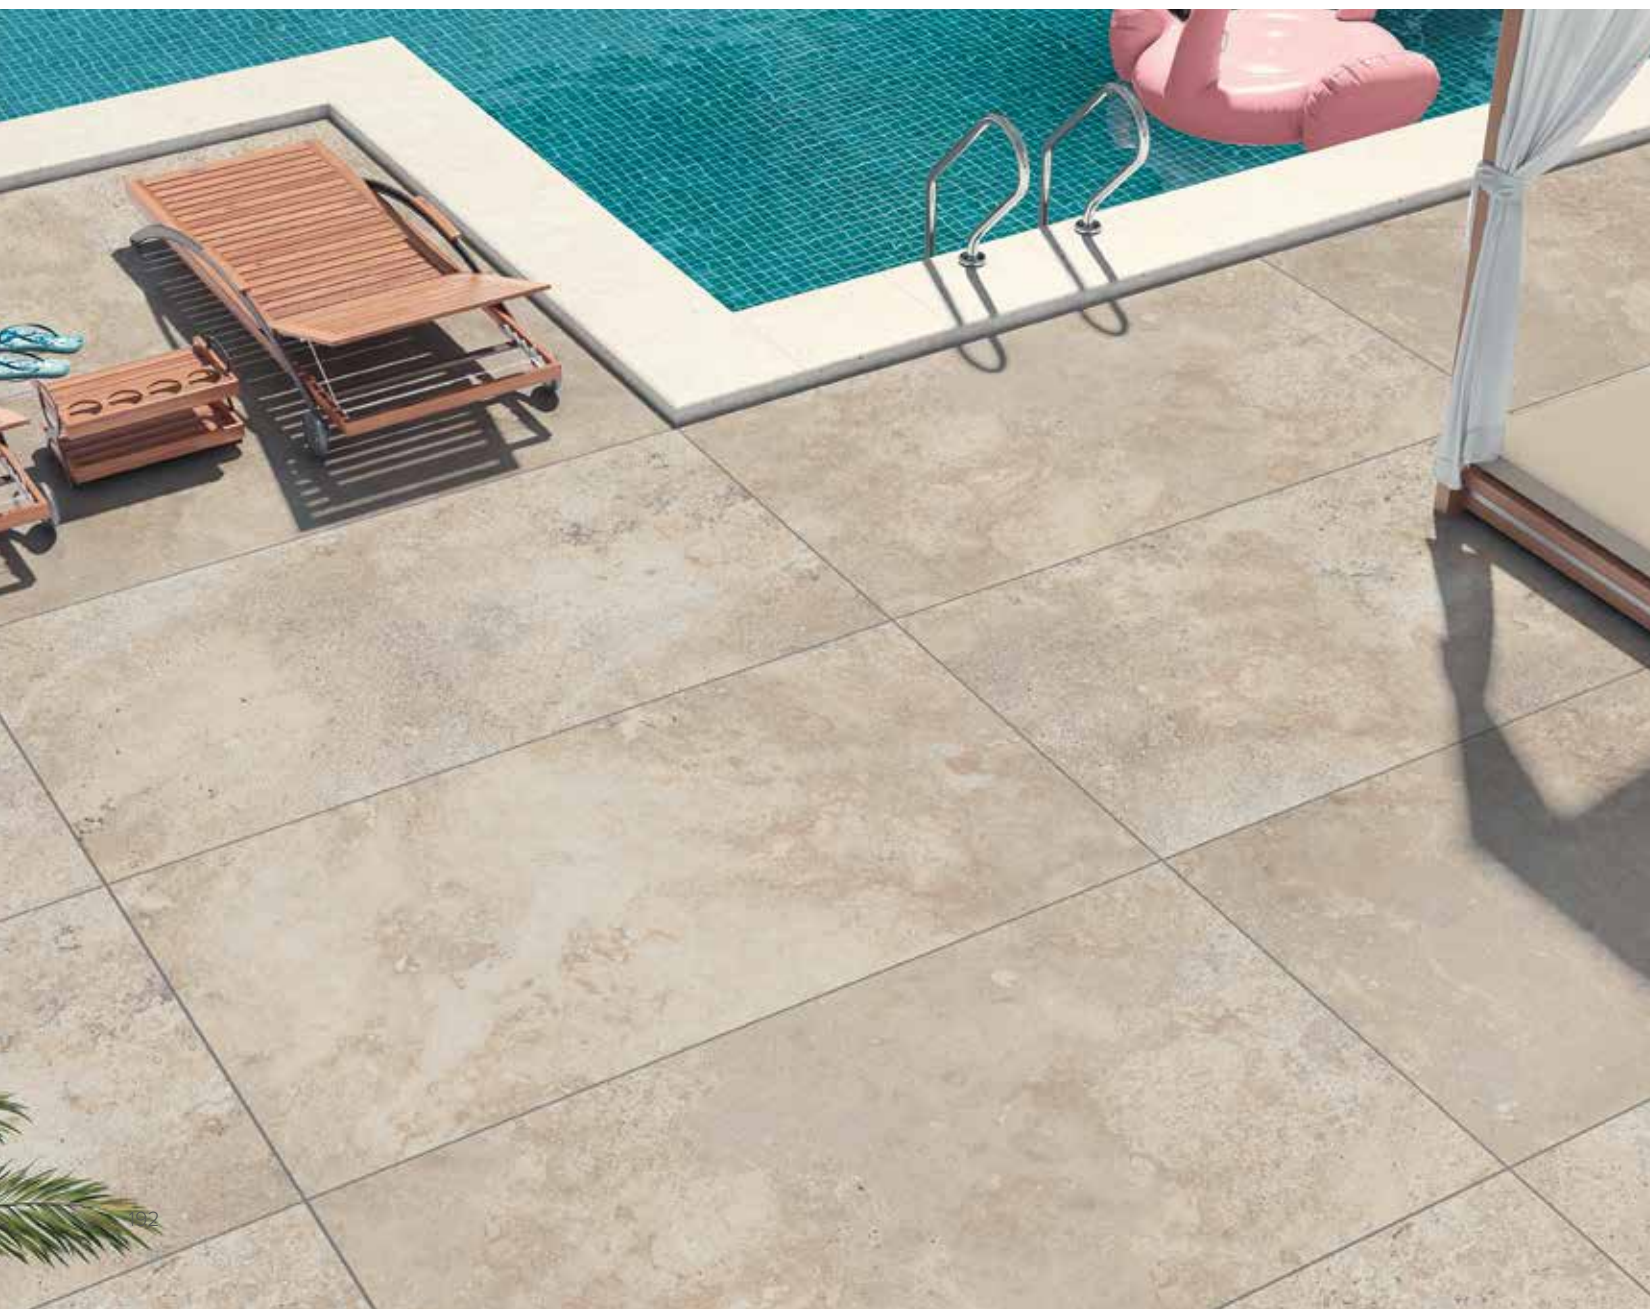

Dakota Outdoor #2

60x120-2, 60x90-2   24"x48" - 24"x36"

60x60-2   24"x24"

Product Type	Color Body Outdoor Porcelain
Texture	Stone
Surface	Matt - Relief
Usage Areas	Outdoor Floor
Frost Resistance	Available
Edge	Rectified
Mold	Plain
Shade Variation	V3
Product Standart	TSE EN 14411 Group Bla