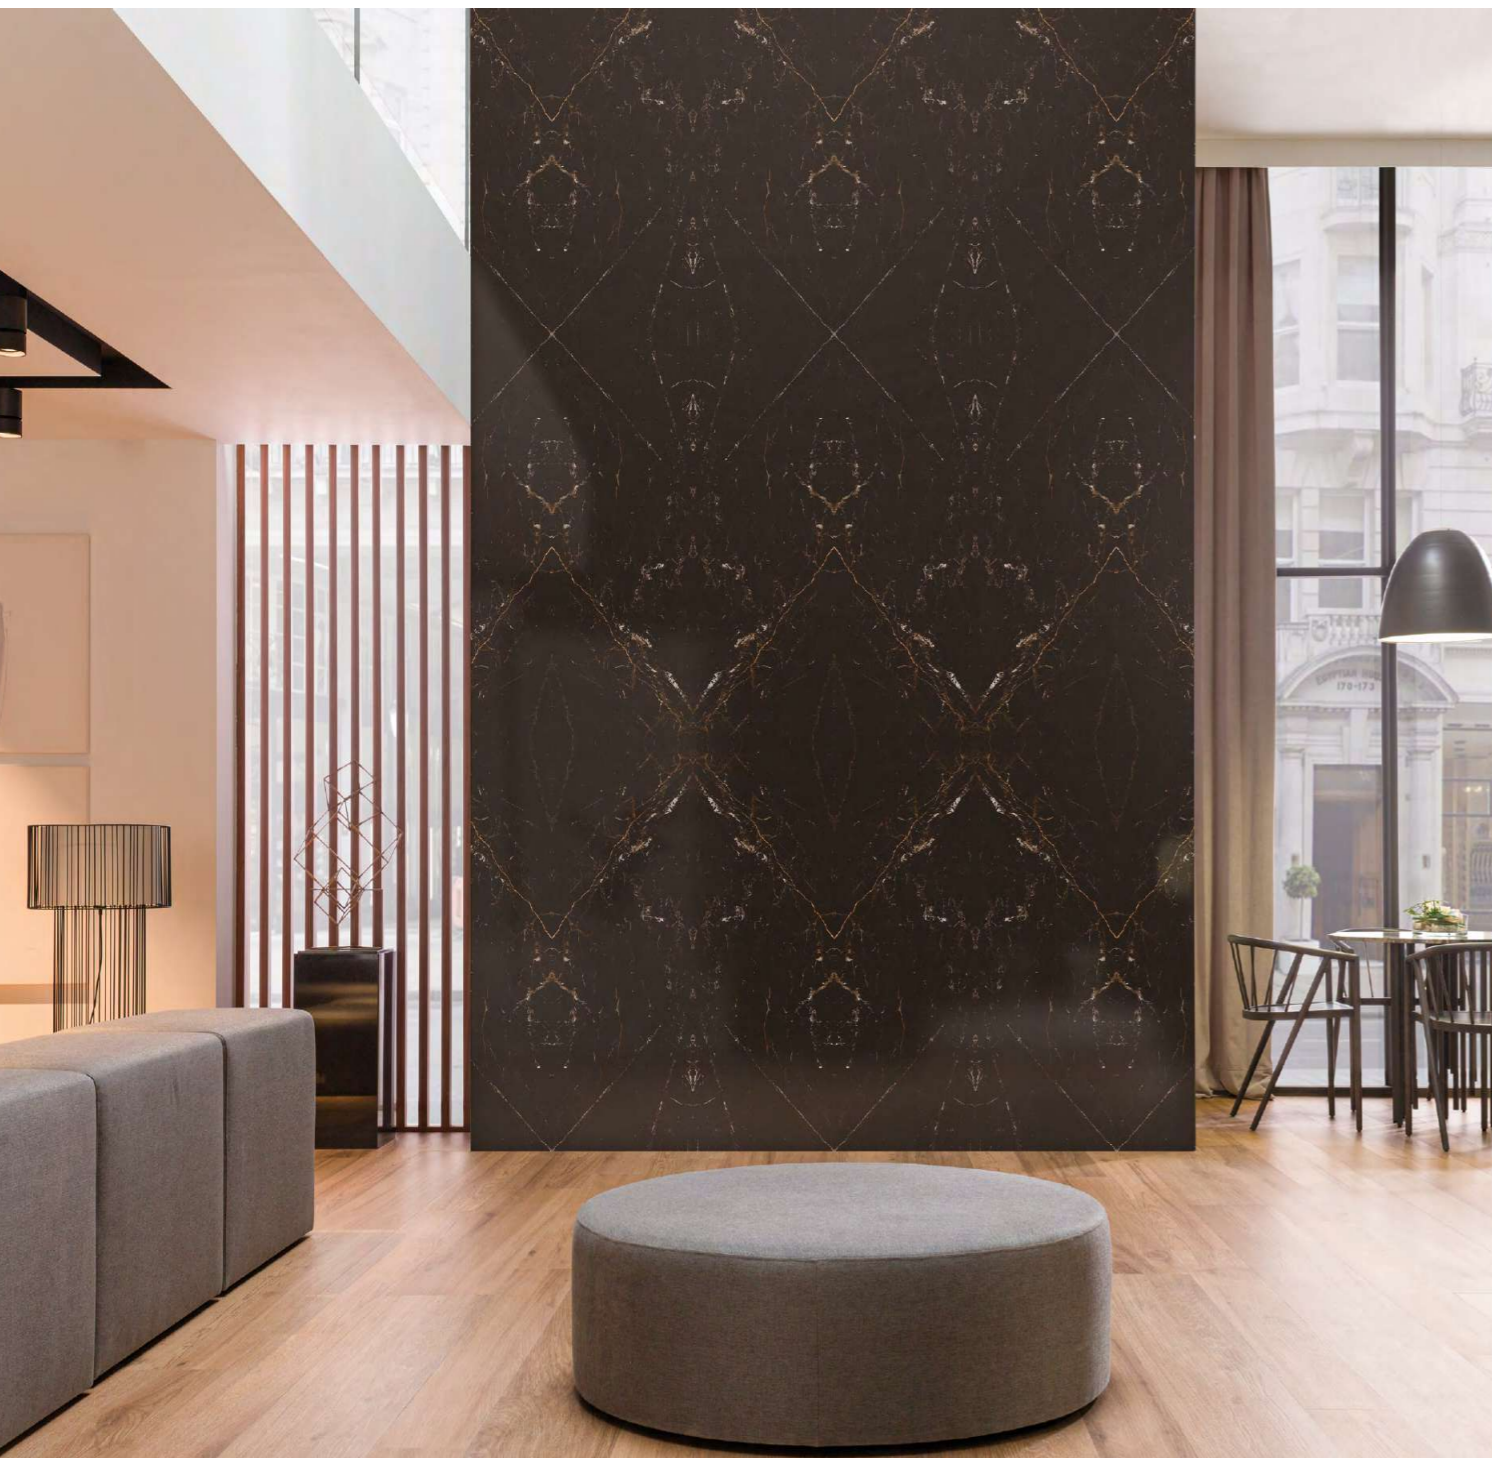

Laurent

This wall tile improves the appearance and color contrasts of Marquina marble with a more refined design. With a 59.6 cm x 150 cm format, the pieces in this collection reproduce the whitish veins of this rock and its design lends greater personality to spaces thanks to its purity.