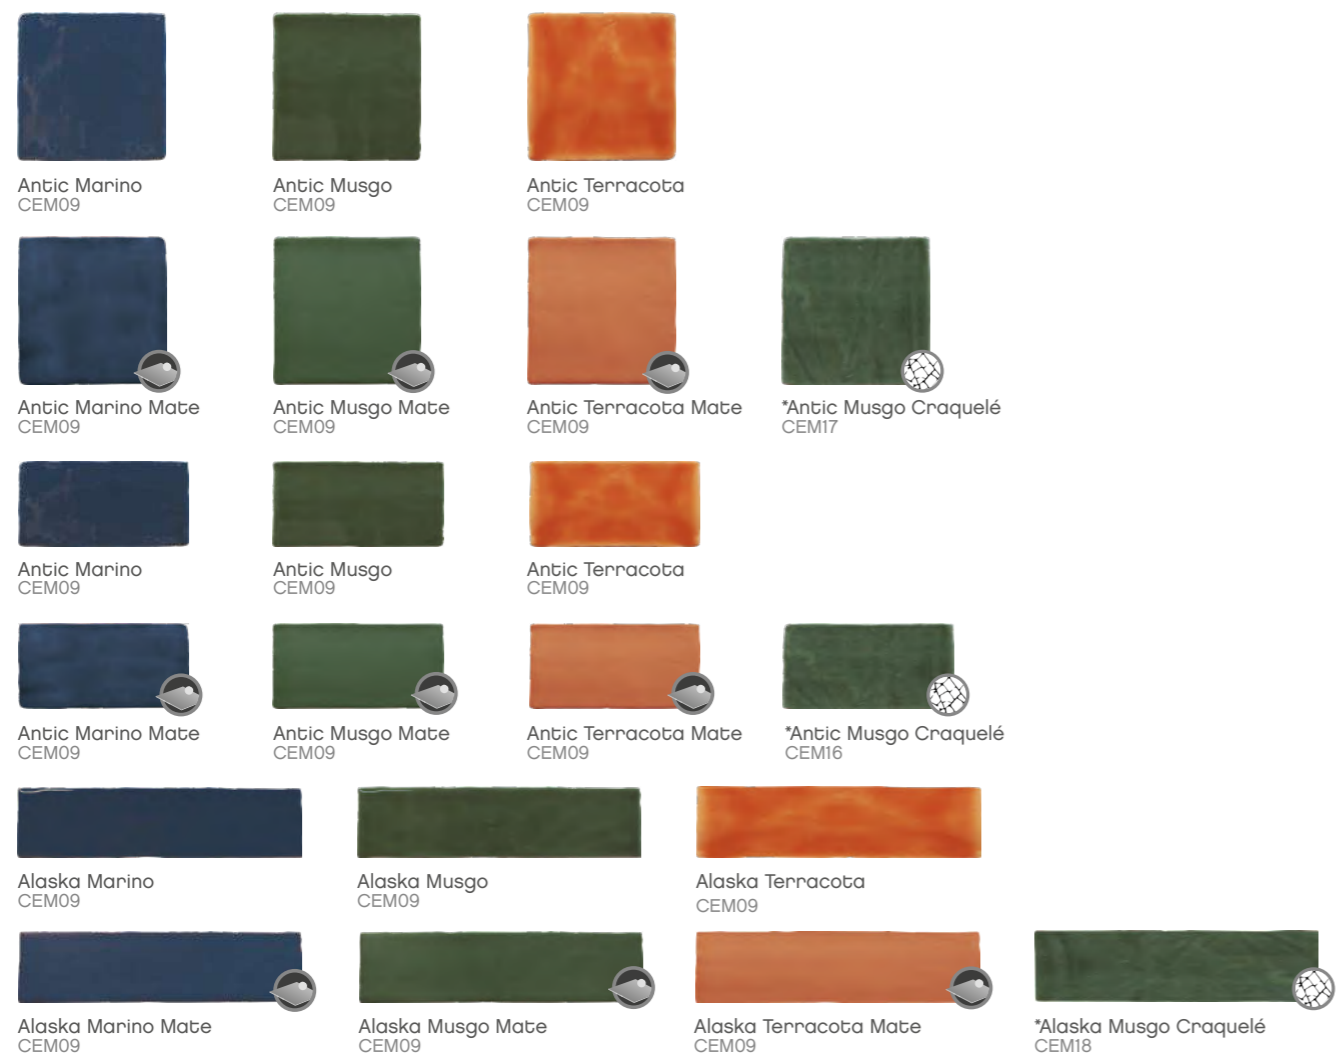

Bases. Wall tiles. Faiences. Wandfliesen.