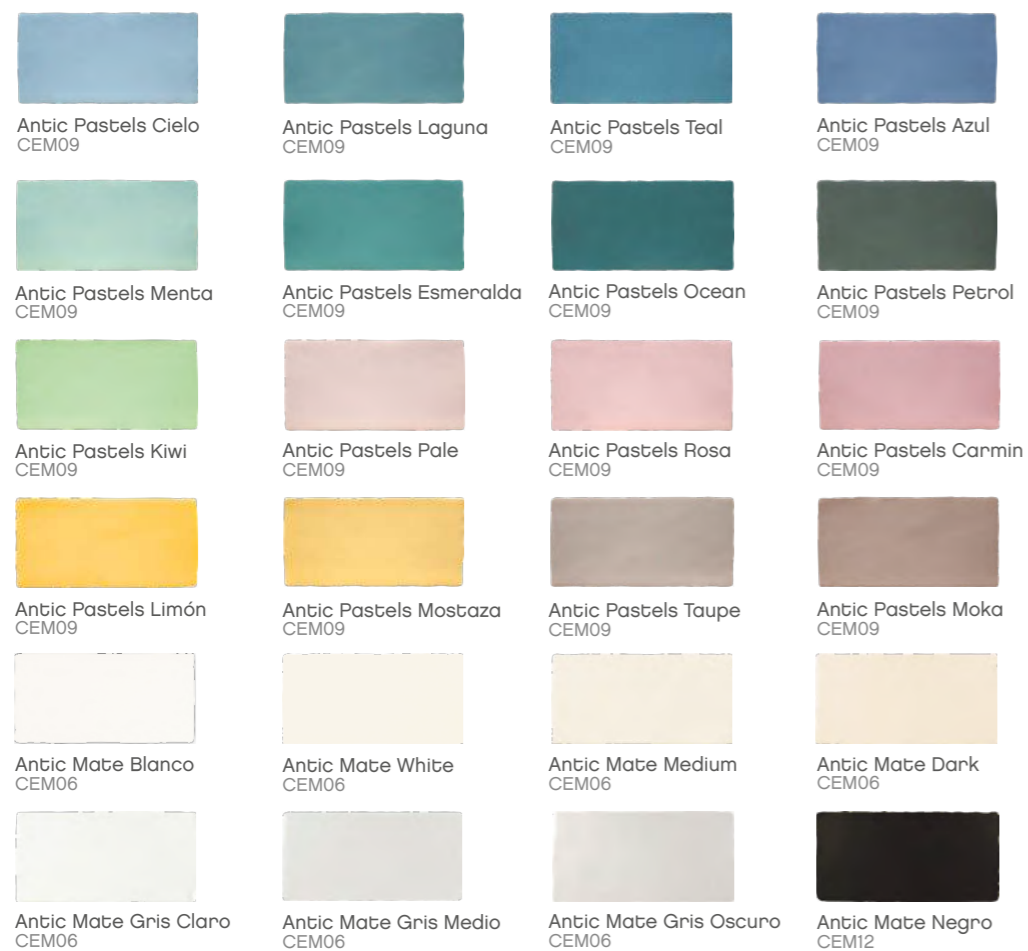

Bases. Wall tiles. Faiences. Wandfliesen.