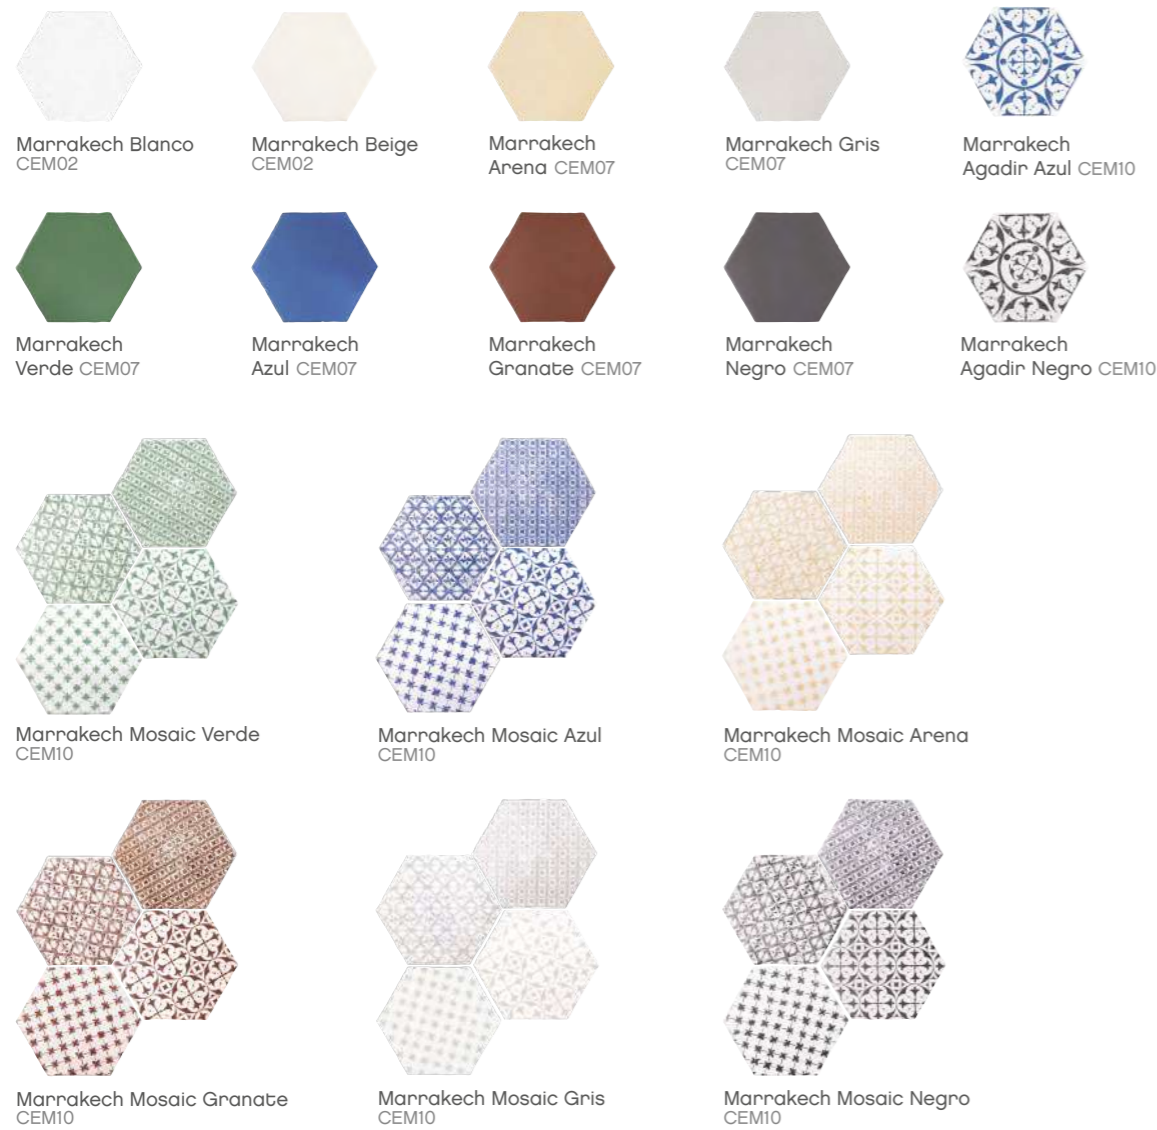

Bases. Floor tiles. Sols. Bodenfliesen.

1 m2 = 52 p. Marrakech 15x17

Bases. Floor tiles. Sols. Bodenfliesen.