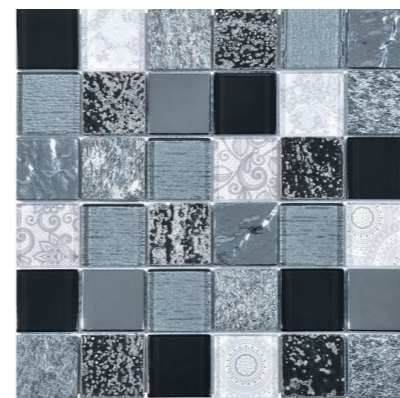

Malla Concept Black LB55
30 x 30 / 12" x 12"