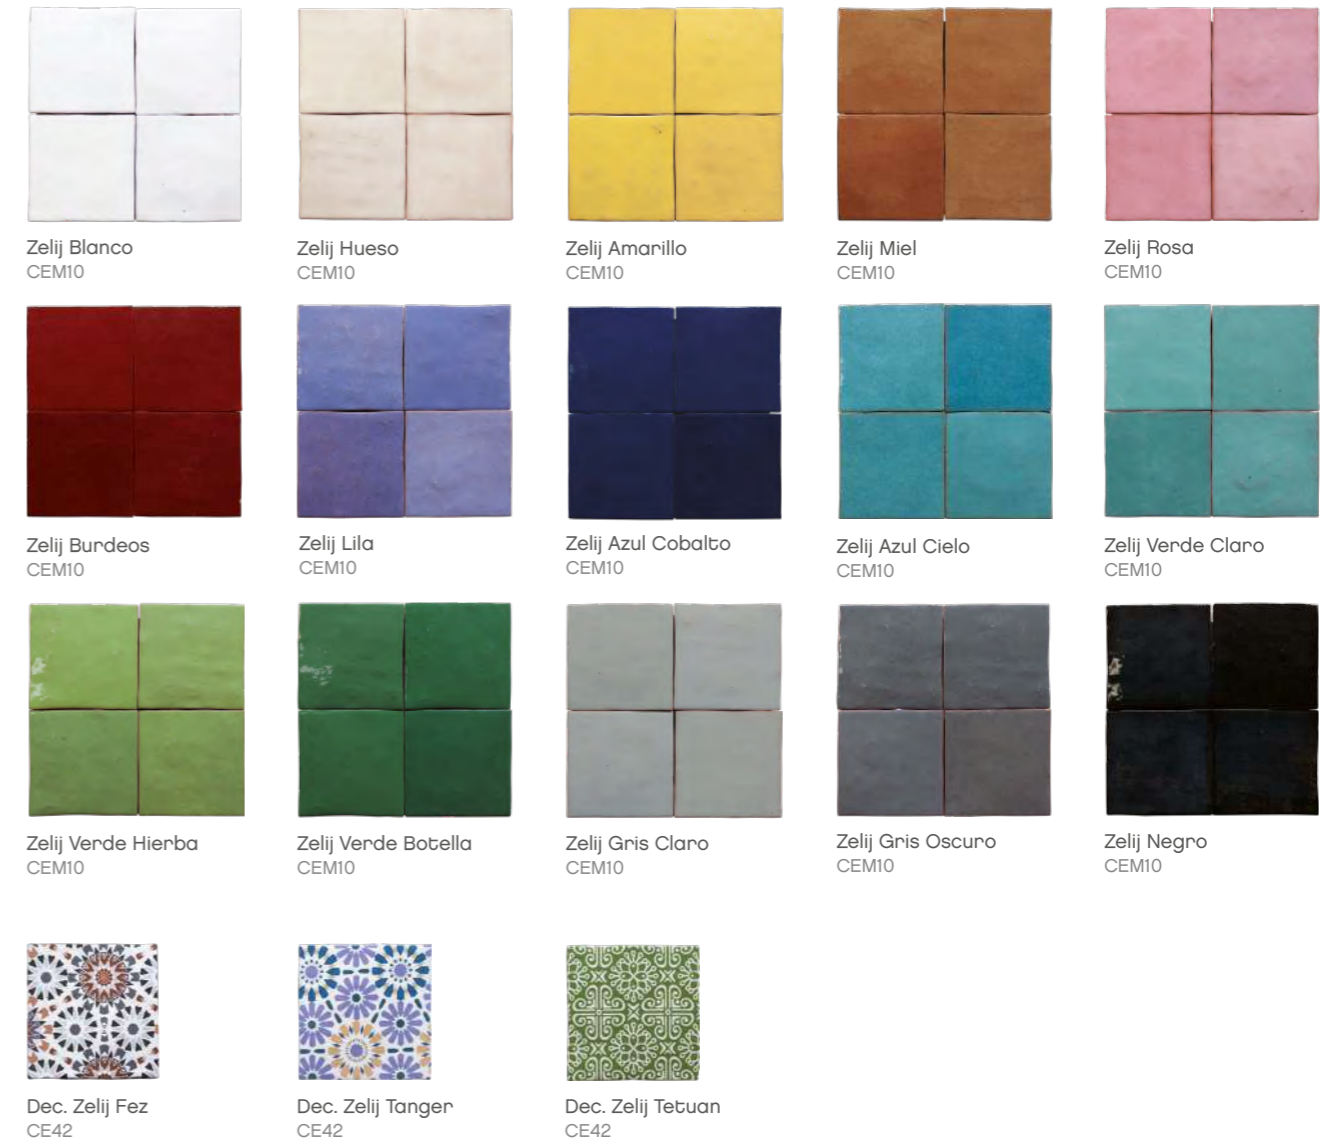

Bases. Wall tiles. Faiences. Wandfliesen.