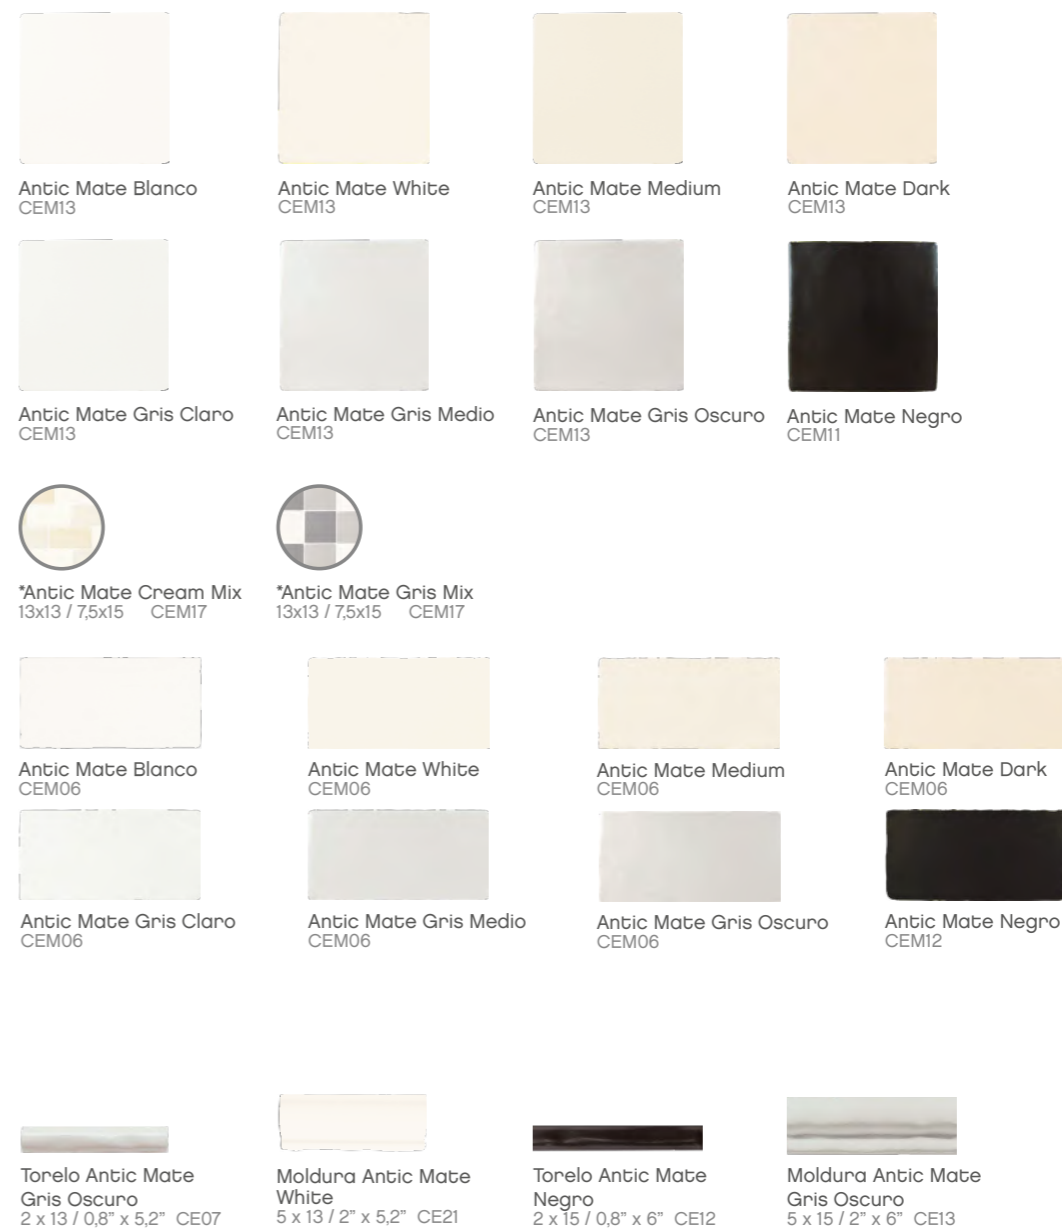

Bases. Wall tiles. Faiences. Wandfliesen.