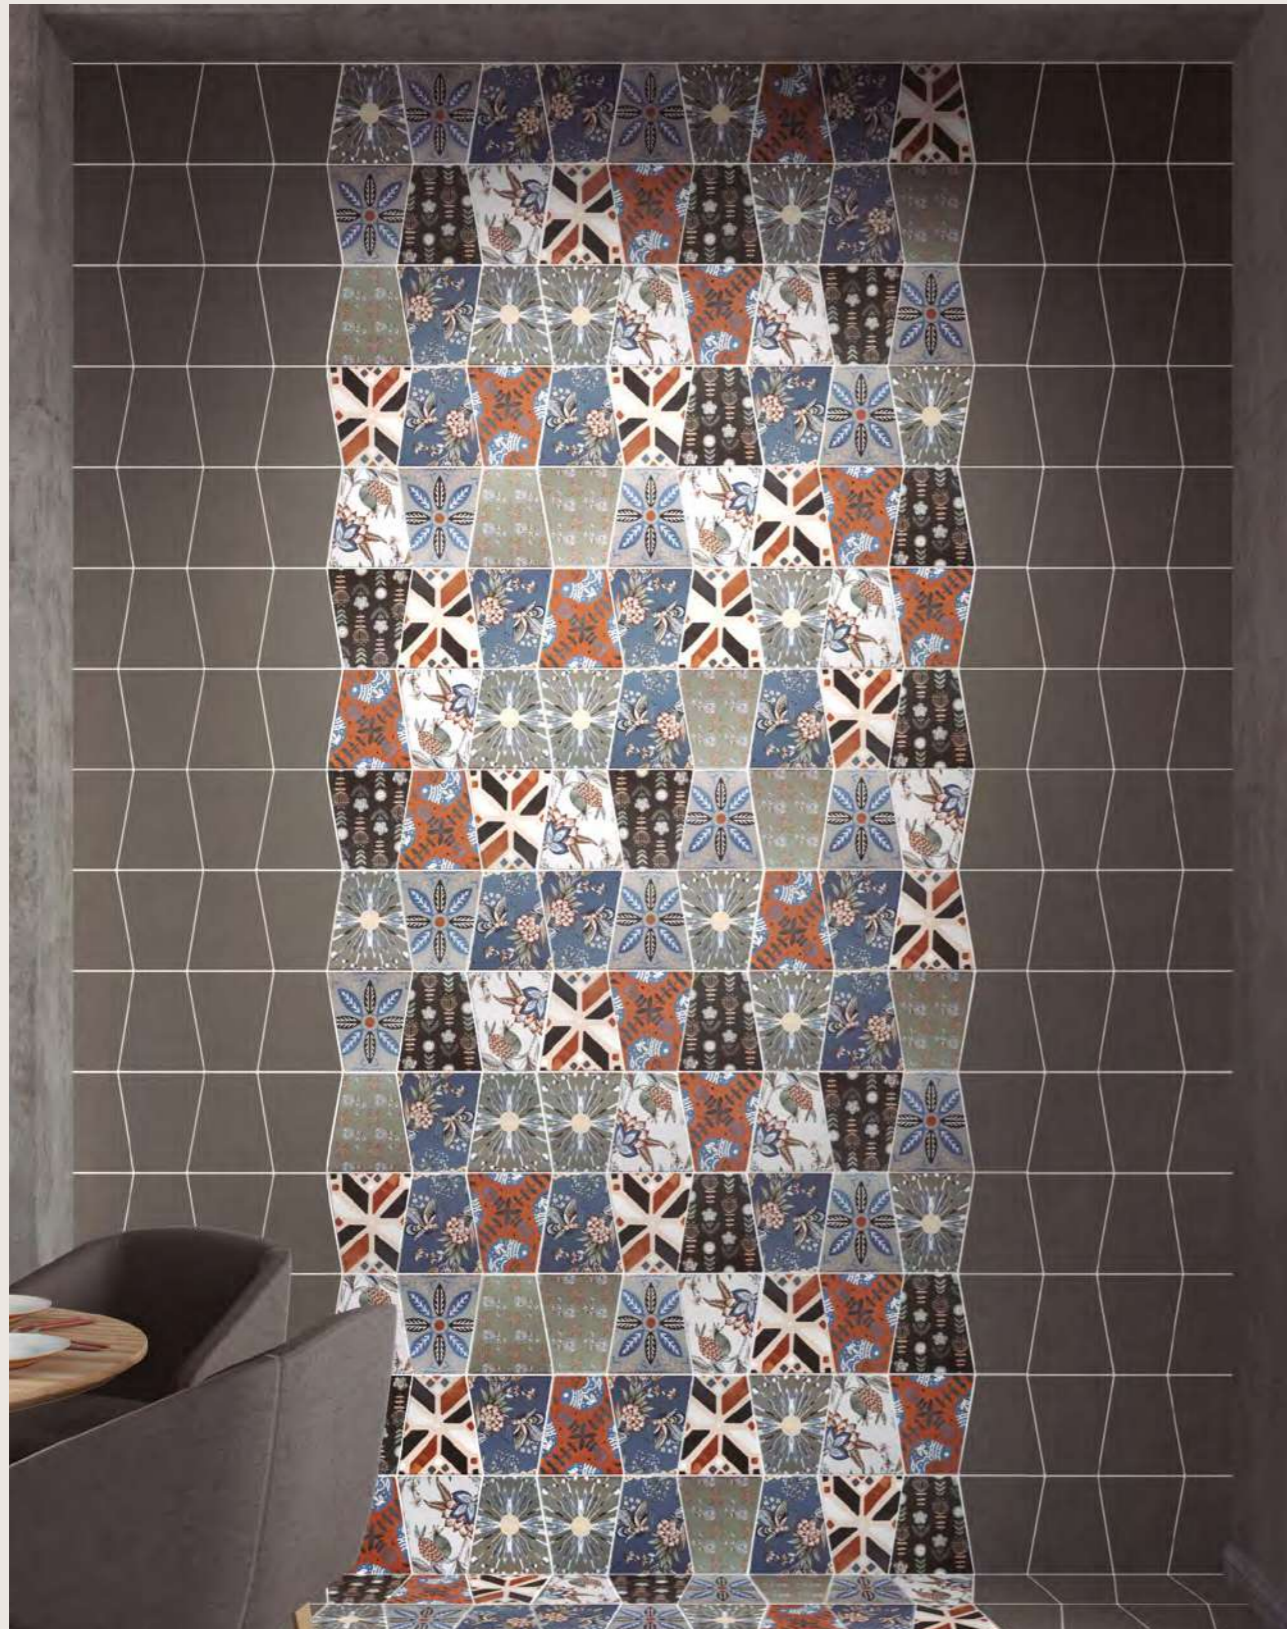

Becolors Cross Dec. Stencil Navy  
LB68

CHINTZ MUSGO 17,4X20 / CHINTZ SNOW WHITE 17,4X20 / CHINTZ DENIM 17,4X20

---

CHINTZ SIERRA 17,4X20 / CHINTZ MIX DEC. 17,4X20

CHINTZ MUSGO 17,4X20 / CHINTZ MIX DEC. 17,4X20